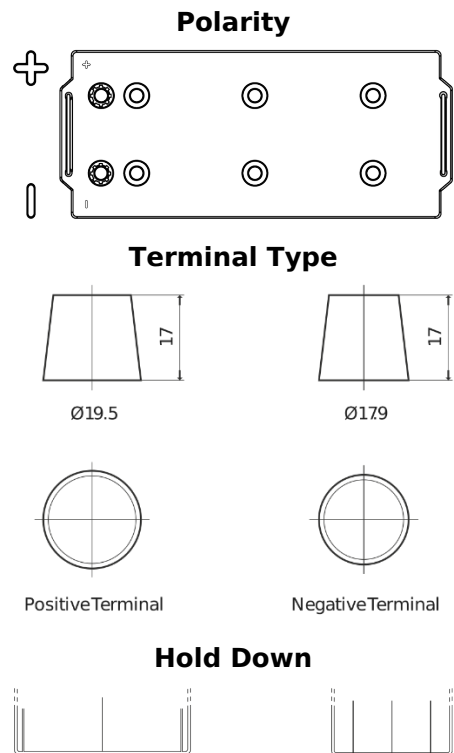

Product overview

Batteries for Trucks, Buses, Construction, Agriculture

StartPRO TG1553

Part number	TG1553
Technology	Flooded
EAN/GTIN	3661024056823
Voltage	12 V
Capacity	155.0 Ah
CCA	900 A
Length	513 mm
Width	223 mm
Height	223 mm
Box size	D05
Polarity	ETN 3
Terminal Type	EN taper post
Hold Down	B0
Weights (subject of variation)	40.20 kg