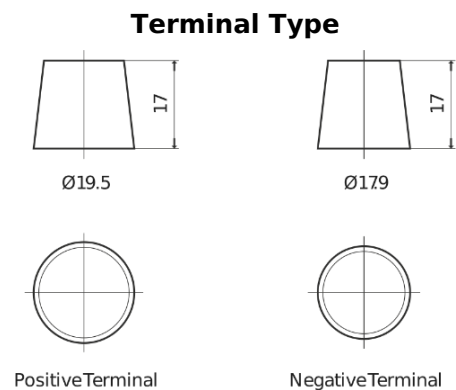

Product overview

Batteries for Trucks, Buses, Construction, Agriculture

StartPRO TG1406

Part number	TG1406
Technology	Flooded
EAN/GTIN	3661024055499
Voltage	12 V
Capacity	140.0 Ah
CCA	800 A
Length	510 mm
Width	175 mm
Height	225 mm
Box size	D08
Polarity	ETN 4
Terminal Type	EN taper post
Hold Down	B3
Weights (subject of variation)	33.50 kg