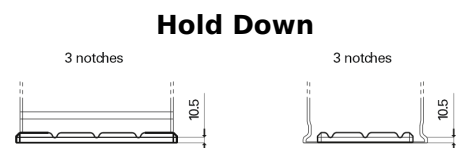

Product overview

Batteries for Trucks, Buses, Construction, Agriculture

StartPRO TG1406

Part number	TG1406
Technology	Flooded
EAN/GTIN	3661024055499
Voltage	12 V
Capacity	140.0 Ah
CCA	800 A
Length	510 mm
Width	175 mm
Height	225 mm
Box size	D08
Polarity	ETN 4
Terminal Type	EN taper post
Hold Down	B3
Weights (subject of variation)	33.50 kg