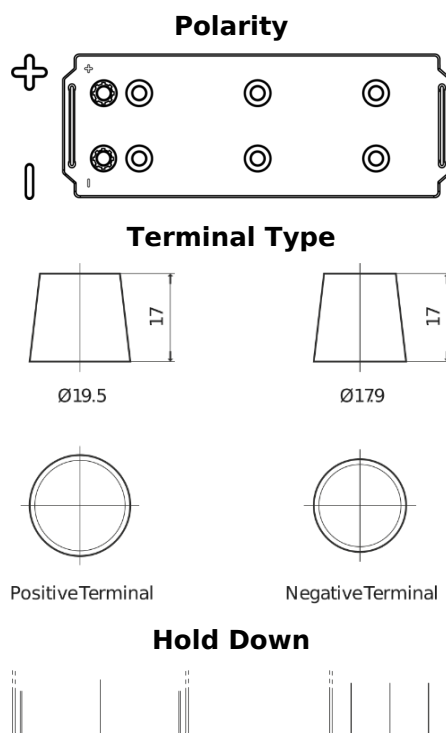

**Product overview**

Batteries for Trucks, Buses, Construction, Agriculture

**StartPRO TG1403**

Part number	TG1403
Technology	Flooded
EAN/GTIN	3661024055420
Voltage	12 V
Capacity	140.0 Ah
CCA	800 A
Length	513 mm
Width	189 mm
Height	223 mm
Box size	D04
Polarity	ETN 3
Terminal Type	EN taper post
Hold Down	B0
Weights (subject of variation)	34.10 kg