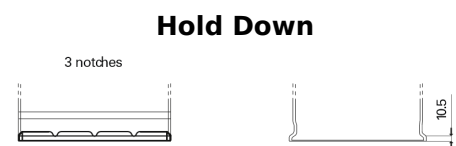

**Product overview**

Batteries for Trucks, Buses, Construction, Agriculture

**StartPRO TG1402**

Part number	TG1402
Technology	Flooded
EAN/GTIN	3661024055345
Voltage	12 V
Capacity	140.0 Ah
CCA	900 A
Length	508 mm
Width	175 mm
Height	205 mm
Box size	ATM
Polarity	ETN 0
Terminal Type	EN taper post
Hold Down	B1
Weights (subject of variation)	33.80 kg