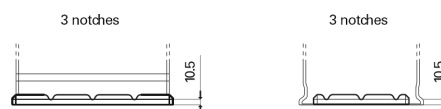

Product overview

Batteries for Trucks, Buses, Construction, Agriculture

StartPRO TG1355

Part number	TG1355
Technology	Flooded
EAN/GTIN	3661024055529
Voltage	12 V
Capacity	135.0 Ah
CCA	1000 A
Length	514 mm
Width	175 mm
Height	210 mm
Box size	DB8
Polarity	ETN 3
Terminal Type	EN taper post
Hold Down	B3
Weights (subject of variation)	36.00 kg

Polarity

Terminal Type

Positive Terminal

Negative Terminal

Hold Down

Design, features and specifications are subject to change without notice. We disclaim any representation or warranty, express or implied, concerning the data or recommendations, and in no event shall be liable for any loss or damage claimed to have arisen as a result. Some products may not be available in your local market.