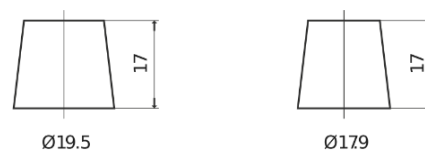

Terminal Type