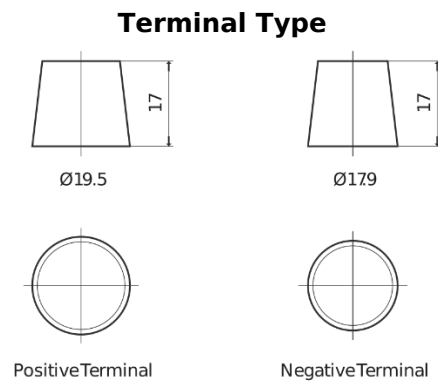

**Product overview**

Batteries for Trucks, Buses, Construction, Agriculture

**StartPRO TG1353**

|                                |               |
|--------------------------------|---------------|
| Part number                    | TG1353        |
| Technology                     | Flooded       |
| EAN/GTIN                       | 3661024055543 |
| Voltage                        | 12 V          |
| Capacity                       | 135.0 Ah      |
| CCA                            | 1000 A        |
| Length                         | 514 mm        |
| Width                          | 218 mm        |
| Height                         | 210 mm        |
| Box size                       | DB9           |
| Polarity                       | ETN 3         |
| Terminal Type                  | EN taper post |
| Hold Down                      | B0            |
| Weights (subject of variation) | 39.80 kg      |