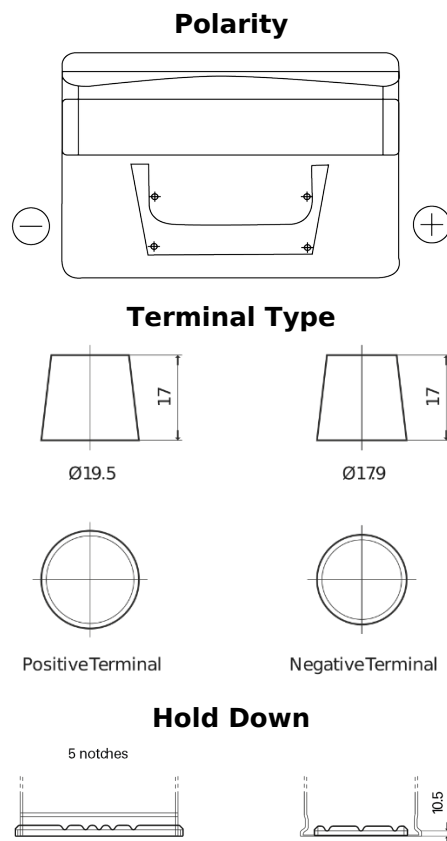

Product overview

Batteries for Cars

Classic EC652

Part number	EC652
Technology	Flooded
EAN/GTIN	3661024034869
Voltage	12 V
Capacity	65 Ah
CCA	540 A
Length	278 mm
Width	175 mm
Height	175 mm
Box size	LB3
Polarity	ETN 0
Terminal Type	EN taper post
Hold Down	B13
Weights (subject of variation)	14.50 kg