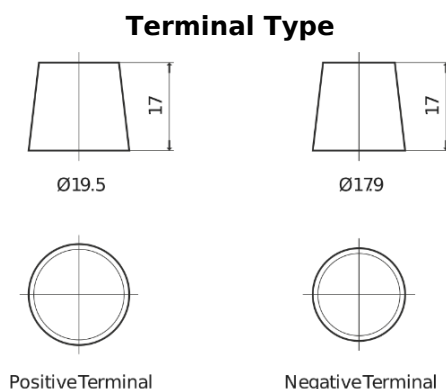

Product overview

Batteries for Trucks, Buses, Construction, Agriculture

StartPRO TG1250

Part number	TG1250
Technology	Flooded
EAN/GTIN	3661024055406
Voltage	12 V
Capacity	125.0 Ah
CCA	760 A
Length	349 mm
Width	175 mm
Height	285 mm
Box size	D03
Polarity	ETN 0
Terminal Type	EN taper post
Hold Down	B0
Weights (subject of variation)	29.50 kg