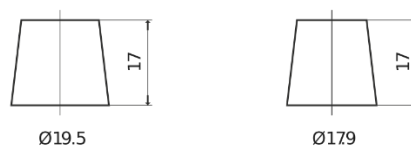

Terminal Type