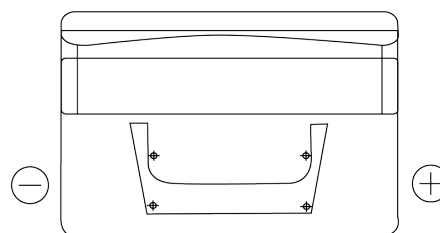

Product overview

Batteries for Cars

Standard CC652

Part number	CC652
Technology	Flooded
EAN/GTIN	3661024014861
Voltage	12 V
Capacity	65 Ah
CCA	540 A
Length	278 mm
Width	175 mm
Height	175 mm
Box size	LB3
Polarity	ETN 0
Terminal Type	EN taper post
Hold Down	B13
Weights (subject of variation)	14.50 kg

Polarity

Terminal Type

Positive Terminal

Negative Terminal

Hold Down

Design, features and specifications are subject to change without notice. We disclaim any representation or warranty, express or implied, concerning the data or recommendations, and in no event shall be liable for any loss or damage claimed to have arisen as a result. Some products may not be available in your local market.