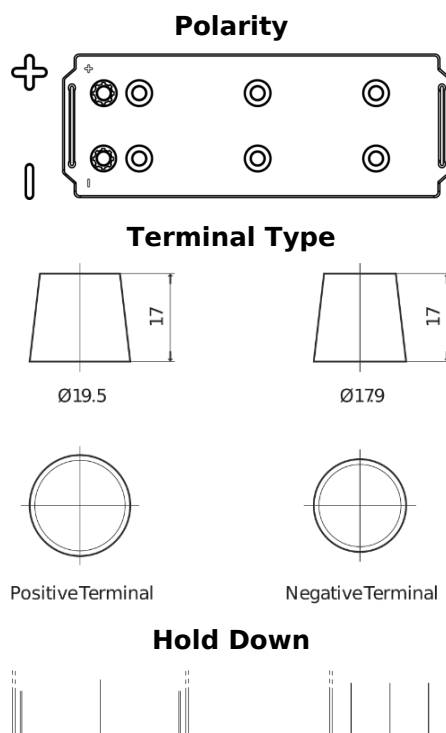

Product overview

Batteries for Trucks, Buses, Construction, Agriculture

StartPRO TG1203

Part number	TG1203
Technology	Flooded
EAN/GTIN	3661024056816
Voltage	12 V
Capacity	120.0 Ah
CCA	680 A
Length	513 mm
Width	189 mm
Height	223 mm
Box size	D04
Polarity	ETN 3
Terminal Type	EN taper post
Hold Down	B0
Weights (subject of variation)	32.50 kg