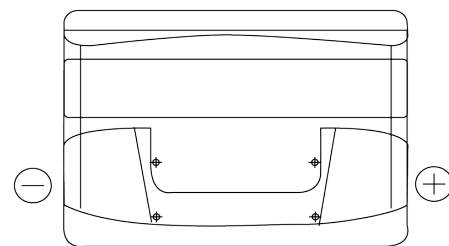

Product overview

Batteries for Cars

Plus CB712

Part number	CB712
Technology	Flooded
EAN/GTIN	3661024014649
Voltage	12 V
Capacity	71.0 Ah
CCA	670 A
Length	278 mm
Width	175 mm
Height	175 mm
Box size	LB3
Polarity	ETN 0
Terminal Type	EN taper post
Hold Down	B13
Weights (subject of variation)	15.30 kg

Polarity

Terminal Type

Positive Terminal

Negative Terminal

Hold Down

Design, features and specifications are subject to change without notice. We disclaim any representation or warranty, express or implied, concerning the data or recommendations, and in no event shall be liable for any loss or damage claimed to have arisen as a result. Some products may not be available in your local market.