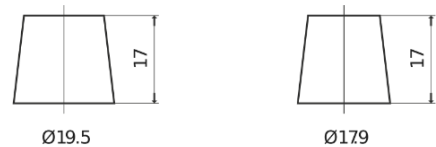

Product overview

Batteries for Cars

Plus CB712

Part number	CB712
Technology	Flooded
EAN/GTIN	3661024014649
Voltage	12 V
Capacity	71.0 Ah
CCA	670 A
Length	278 mm
Width	175 mm
Height	175 mm
Box size	LB3
Polarity	ETN 0
Terminal Type	EN taper post
Hold Down	B13
Weights (subject of variation)	15.30 kg

Polarity

Terminal Type

Positive Terminal

Negative Terminal

Hold Down

Design, features and specifications are subject to change without notice. We disclaim any representation or warranty, express or implied, concerning the data or recommendations, and in no event shall be liable for any loss or damage claimed to have arisen as a result. Some products may not be available in your local market.