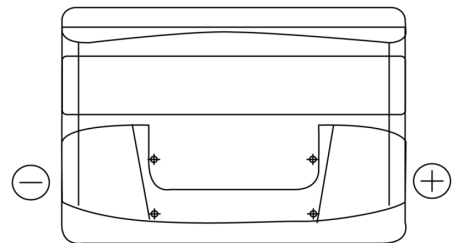

Product overview

Batteries for Cars

Plus CB712

Part number	CB712
Technology	Flooded
EAN/GTIN	3661024014649
Voltage	12 V
Capacity	71.0 Ah
CCA	670 A
Length	278 mm
Width	175 mm
Height	175 mm
Box size	LB3
Polarity	ETN 0
Terminal Type	EN taper post
Hold Down	B13
Weights (subject of variation)	15.30 kg

Polarity

Terminal Type

Positive Terminal

Negative Terminal

Hold Down

Design, features and specifications are subject to change without notice. We disclaim any representation or warranty, express or implied, concerning the data or recommendations, and in no event shall be liable for any loss or damage claimed to have arisen as a result. Some products may not be available in your local market.