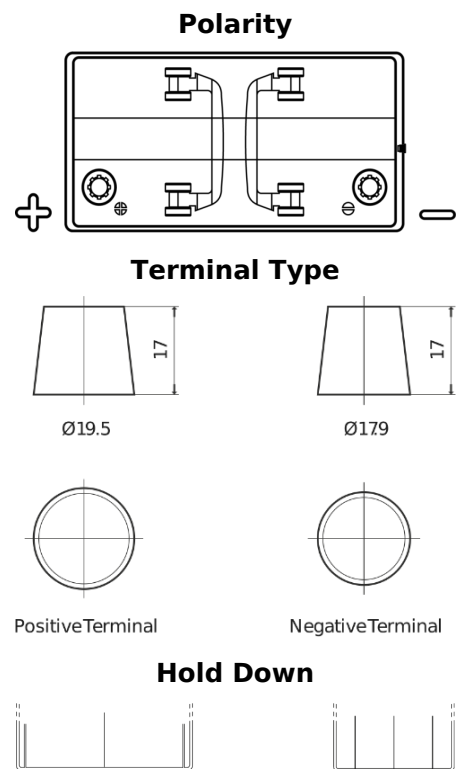

Product overview

Batteries for Trucks, Buses, Construction, Agriculture

StartPRO TG1101

Part number	TG1101
Technology	Flooded
EAN/GTIN	3661024055383
Voltage	12 V
Capacity	110.0 Ah
CCA	750 A
Length	349 mm
Width	175 mm
Height	235 mm
Box size	D02
Polarity	ETN 1
Terminal Type	EN taper post
Hold Down	B0
Weights (subject of variation)	25.40 kg