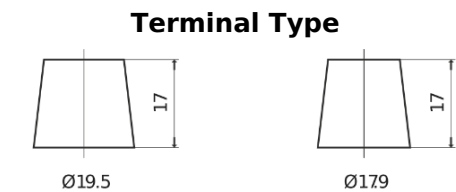

Product overview

Batteries for Trucks, Buses, Construction, Agriculture

StartPRO TG1101

Part number	TG1101
Technology	Flooded
EAN/GTIN	3661024055383
Voltage	12 V
Capacity	110.0 Ah
CCA	750 A
Length	349 mm
Width	175 mm
Height	235 mm
Box size	D02
Polarity	ETN 1
Terminal Type	EN taper post
Hold Down	B0
Weights (subject of variation)	25.40 kg