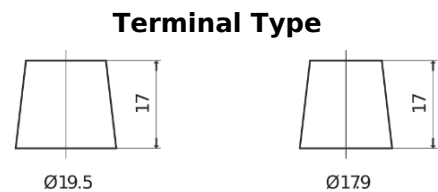

Product overview

Batteries for Trucks, Buses, Construction, Agriculture

PowerPRO TF2353

Part number	TF2353
Technology	Flooded
EAN/GTIN	3661024055321
Voltage	12 V
Capacity	235.0 Ah
CCA	1300 A
Length	518 mm
Width	274 mm
Height	240 mm
Box size	D06
Polarity	ETN 3
Terminal Type	EN taper post
Hold Down	B0
Weights (subject of variation)	56.30 kg