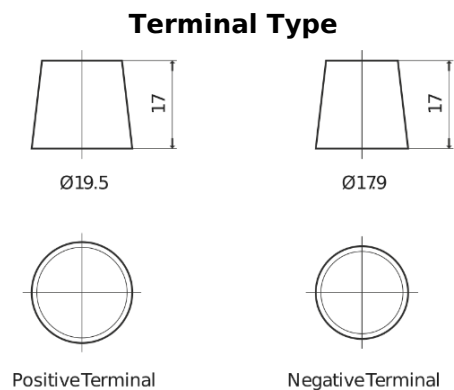

Product overview

Batteries for Trucks, Buses, Construction, Agriculture

PowerPRO TF1853

Part number	TF1853
Technology	Flooded
EAN/GTIN	3661024055314
Voltage	12 V
Capacity	185.0 Ah
CCA	1150 A
Length	513 mm
Width	223 mm
Height	223 mm
Box size	D05
Polarity	ETN 3
Terminal Type	EN taper post
Hold Down	B0
Weights (subject of variation)	43.90 kg