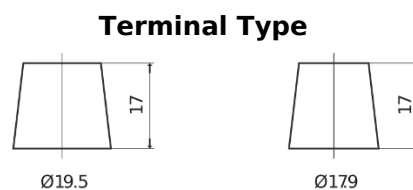

Product overview

Batteries for Trucks, Buses, Construction, Agriculture

PowerPRO TF1853

Part number	TF1853
Technology	Flooded
EAN/GTIN	3661024055314
Voltage	12 V
Capacity	185.0 Ah
CCA	1150 A
Length	513 mm
Width	223 mm
Height	223 mm
Box size	D05
Polarity	ETN 3
Terminal Type	EN taper post
Hold Down	B0
Weights (subject of variation)	43.90 kg