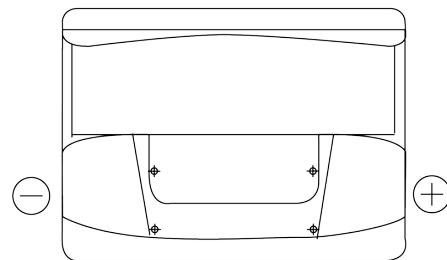

Product overview

Batteries for Cars

Technica TB602

Part number	TB602
Technology	Flooded
EAN/GTIN	3661024054638
Voltage	12 V
Capacity	60 Ah
CCA	540 A
Length	242 mm
Width	175 mm
Height	175 mm
Box size	LB2
Polarity	ETN 0
Terminal Type	EN taper post
Hold Down	B13
Weights (subject of variation)	12.90 kg

Polarity

Terminal Type

Positive Terminal

Negative Terminal

Hold Down

Design, features and specifications are subject to change without notice. We disclaim any representation or warranty, express or implied, concerning the data or recommendations, and in no event shall be liable for any loss or damage claimed to have arisen as a result. Some products may not be available in your local market.