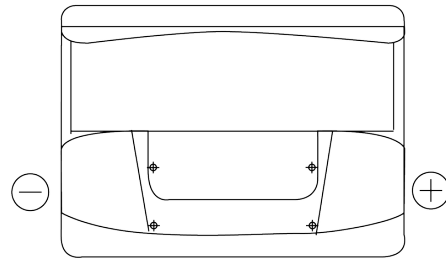

Product overview

Batteries for Cars

Formula FB602

Part number	FB602
Technology	Flooded
EAN/GTIN	3661024044639
Voltage	12 V
Capacity	60 Ah
CCA	540 A
Length	242 mm
Width	175 mm
Height	175 mm
Box size	LB2
Polarity	ETN 0
Terminal Type	EN taper post
Hold Down	B13
Weights (subject of variation)	12.90 kg

Polarity

Terminal Type

Positive Terminal

Negative Terminal

Hold Down

Design, features and specifications are subject to change without notice. We disclaim any representation or warranty, express or implied, concerning the data or recommendations, and in no event shall be liable for any loss or damage claimed to have arisen as a result. Some products may not be available in your local market.