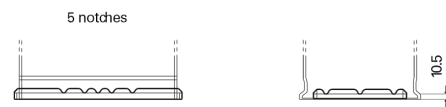

Product overview

Batteries for Cars

Formula FB602

Part number	FB602
Technology	Flooded
EAN/GTIN	3661024044639
Voltage	12 V
Capacity	60 Ah
CCA	540 A
Length	242 mm
Width	175 mm
Height	175 mm
Box size	LB2
Polarity	ETN 0
Terminal Type	EN taper post
Hold Down	B13
Weights (subject of variation)	12.90 kg

Polarity

Terminal Type

Hold Down

Design, features and specifications are subject to change without notice. We disclaim any representation or warranty, express or implied, concerning the data or recommendations, and in no event shall be liable for any loss or damage claimed to have arisen as a result. Some products may not be available in your local market.