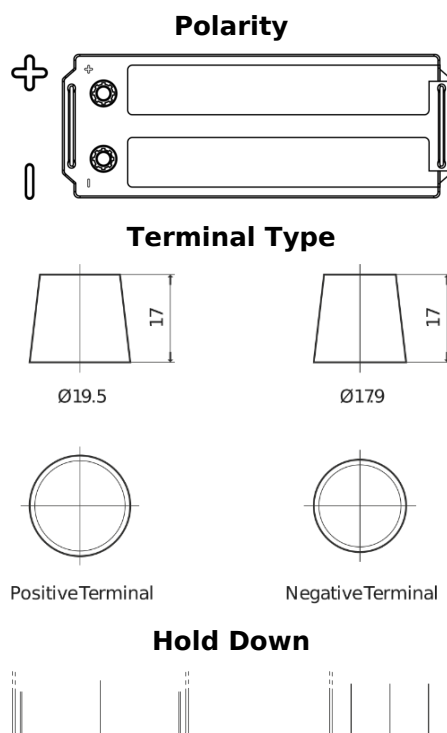

Product overview

Batteries for Trucks, Buses, Construction, Agriculture

PowerPRO TF1453

Part number	TF1453
Technology	Flooded
EAN/GTIN	3661024055307
Voltage	12 V
Capacity	145.0 Ah
CCA	900 A
Length	513 mm
Width	189 mm
Height	223 mm
Box size	D04
Polarity	ETN 3
Terminal Type	EN taper post
Hold Down	B0
Weights (subject of variation)	35.90 kg