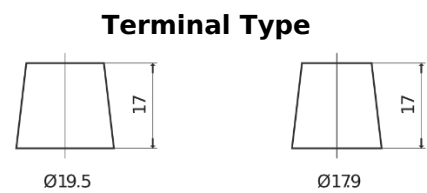

Product overview

Batteries for Trucks, Buses, Construction, Agriculture

PowerPRO TF1453

Part number	TF1453
Technology	Flooded
EAN/GTIN	3661024055307
Voltage	12 V
Capacity	145.0 Ah
CCA	900 A
Length	513 mm
Width	189 mm
Height	223 mm
Box size	D04
Polarity	ETN 3
Terminal Type	EN taper post
Hold Down	B0
Weights (subject of variation)	35.90 kg