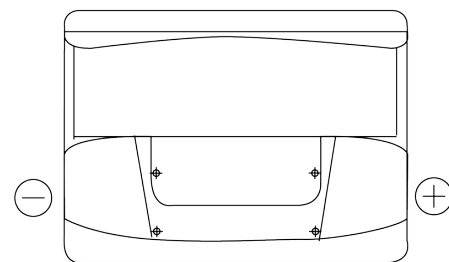

Product overview

Batteries for Cars

Formula FB602

Part number	FB602
Technology	Flooded
EAN/GTIN	3661024044639
Voltage	12 V
Capacity	60 Ah
CCA	540 A
Length	242 mm
Width	175 mm
Height	175 mm
Box size	LB2
Polarity	ETN 0
Terminal Type	EN taper post
Hold Down	B13
Weights (subject of variation)	12.90 kg

Polarity

Terminal Type

Hold Down

Design, features and specifications are subject to change without notice. We disclaim any representation or warranty, express or implied, concerning the data or recommendations, and in no event shall be liable for any loss or damage claimed to have arisen as a result. Some products may not be available in your local market.