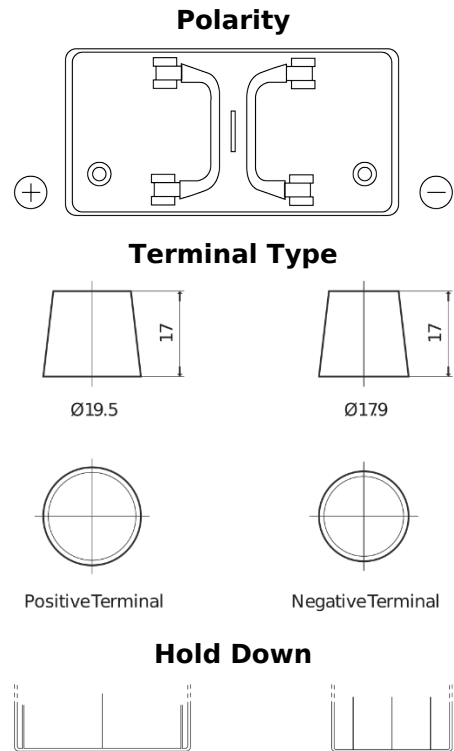

Product overview

Batteries for Trucks, Buses, Construction, Agriculture

PowerPRO TF1251

Part number	TF1251
Technology	Flooded
EAN/GTIN	3661024057684
Voltage	12 V
Capacity	125.0 Ah
CCA	850 A
Length	349 mm
Width	175 mm
Height	285 mm
Box size	D03
Polarity	ETN 1
Terminal Type	EN taper post
Hold Down	B0
Weights (subject of variation)	31.00 kg