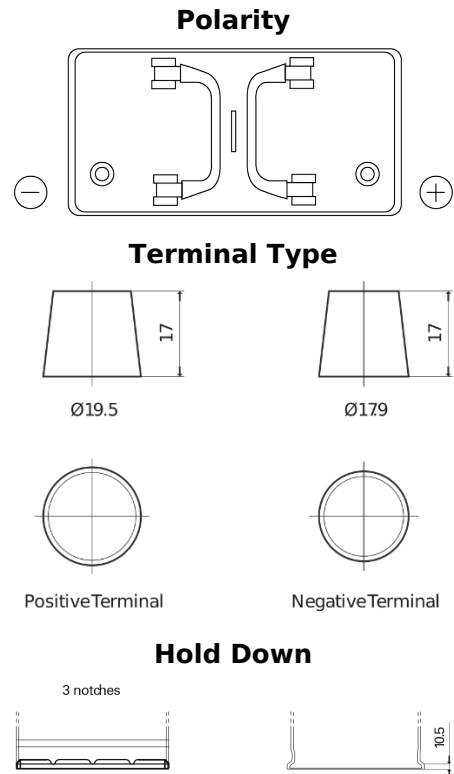

Product overview

Batteries for Trucks, Buses, Construction, Agriculture

PowerPRO TF1202

Part number	TF1202
Technology	Flooded
EAN/GTIN	3661024055277
Voltage	12 V
Capacity	120.0 Ah
CCA	870 A
Length	349 mm
Width	175 mm
Height	235 mm
Box size	D02
Polarity	ETN 0
Terminal Type	EN taper post
Hold Down	B1
Weights (subject of variation)	27.50 kg