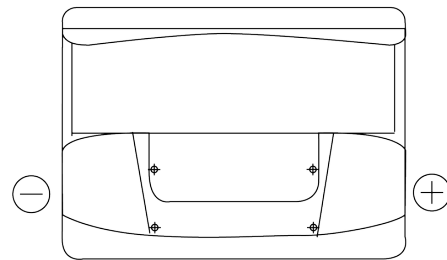

Product overview

Batteries for Cars

Plus CB602

Part number	CB602
Technology	Flooded
EAN/GTIN	3661024014632
Voltage	12 V
Capacity	60 Ah
CCA	540 A
Length	242 mm
Width	175 mm
Height	175 mm
Box size	LB2
Polarity	ETN 0
Terminal Type	EN taper post
Hold Down	B13
Weights (subject of variation)	12.90 kg

Polarity

Terminal Type

Positive Terminal

Negative Terminal

Hold Down

Design, features and specifications are subject to change without notice. We disclaim any representation or warranty, express or implied, concerning the data or recommendations, and in no event shall be liable for any loss or damage claimed to have arisen as a result. Some products may not be available in your local market.