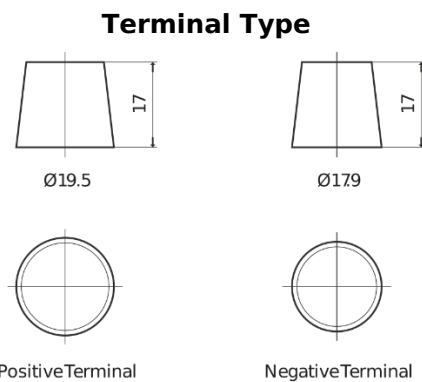

Product overview

Batteries for Cars

Plus CB705

Part number	CB705
Technology	Flooded
EAN/GTIN	3661024014441
Voltage	12 V
Capacity	70.0 Ah
CCA	540 A
Length	270 mm
Width	173 mm
Height	222 mm
Box size	D26
Polarity	ETN 1
Terminal Type	EN taper post
Hold Down	Korean B1+B6
Weights (subject of variation)	16.10 kg