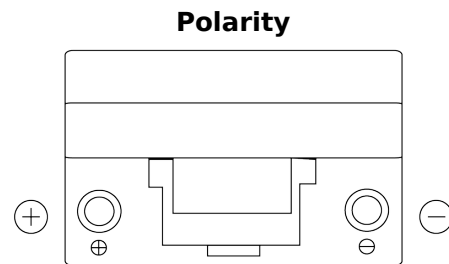

Product overview

Batteries for Cars

Plus CB705

Part number	CB705
Technology	Flooded
EAN/GTIN	3661024014441
Voltage	12 V
Capacity	70.0 Ah
CCA	540 A
Length	270 mm
Width	173 mm
Height	222 mm
Box size	D26
Polarity	ETN 1
Terminal Type	EN taper post
Hold Down	Korean B1+B6
Weights (subject of variation)	16.10 kg