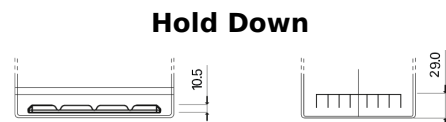

Product overview

Batteries for Cars

Plus CB705

Part number	CB705
Technology	Flooded
EAN/GTIN	3661024014441
Voltage	12 V
Capacity	70.0 Ah
CCA	540 A
Length	270 mm
Width	173 mm
Height	222 mm
Box size	D26
Polarity	ETN 1
Terminal Type	EN taper post
Hold Down	Korean B1+B6
Weights (subject of variation)	16.10 kg