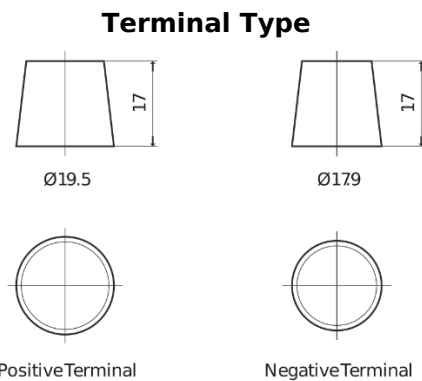

Product overview

Batteries for Trucks, Buses, Construction, Agriculture

StrongPRO EFB+ TE2353

Part number	TE2353
Technology	EFB
EAN/GTIN	3661024056694
Voltage	12 V
Capacity	235.0 Ah
CCA	1200 A
Length	518 mm
Width	274 mm
Height	240 mm
Box size	D06
Polarity	ETN 3
Terminal Type	EN taper post
Hold Down	B0
Weights (subject of variation)	58.20 kg