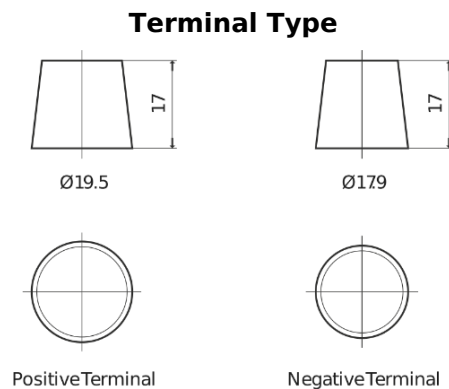

Product overview

Batteries for Trucks, Buses, Construction, Agriculture

Endurance+PRO Gel TD2103T

Part number	TD2103T
Technology	GEL
EAN/GTIN	3661024057462
Voltage	12 V
Capacity	210.0 Ah
CCA	800 A
Length	518 mm
Width	274 mm
Height	240 mm
Box size	D06
Polarity	ETN 3
Terminal Type	EN taper post
Hold Down	B0
Weights (subject of variation)	66.00 kg