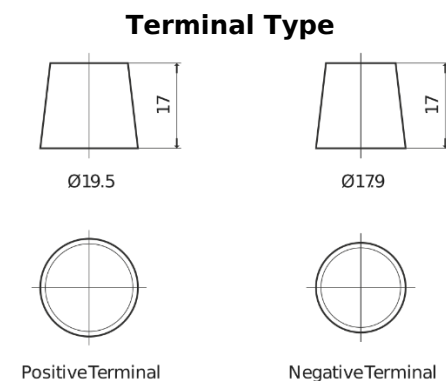

Product overview

Batteries for Cars

Standard CC542

Part number	CC542
Technology	Flooded
EAN/GTIN	3661024014854
Voltage	12 V
Capacity	54 Ah
CCA	500 A
Length	242 mm
Width	175 mm
Height	175 mm
Box size	LB2
Polarity	ETN 0
Terminal Type	EN taper post
Hold Down	B13
Weights (subject of variation)	12.90 kg