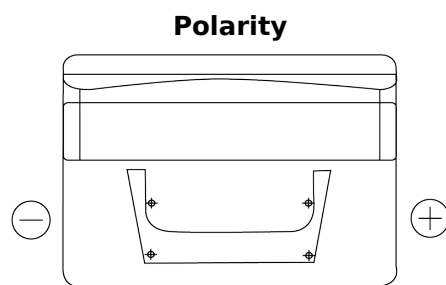

Product overview

Batteries for Cars

Standard CC542

Part number	CC542
Technology	Flooded
EAN/GTIN	3661024014854
Voltage	12 V
Capacity	54 Ah
CCA	500 A
Length	242 mm
Width	175 mm
Height	175 mm
Box size	LB2
Polarity	ETN 0
Terminal Type	EN taper post
Hold Down	B13
Weights (subject of variation)	12.90 kg