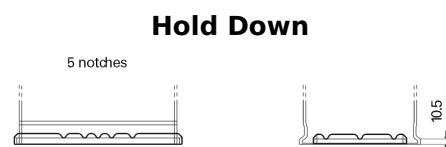

Product overview

Batteries for Cars

Standard CC542

Part number	CC542
Technology	Flooded
EAN/GTIN	3661024014854
Voltage	12 V
Capacity	54 Ah
CCA	500 A
Length	242 mm
Width	175 mm
Height	175 mm
Box size	LB2
Polarity	ETN 0
Terminal Type	EN taper post
Hold Down	B13
Weights (subject of variation)	12.90 kg