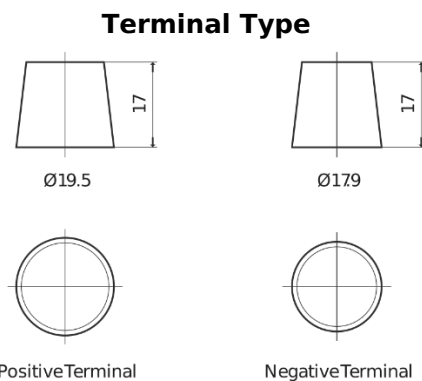

**Product overview**

Batteries for Trucks, Buses, Construction, Agriculture

**Endurance+PRO Gel TD2103T**

Part number	TD2103T
Technology	GEL
EAN/GTIN	3661024057462
Voltage	12 V
Capacity	210 Ah
CCA	800 A
Length	518 mm
Width	274 mm
Height	240 mm
Box size	D06
Polarity	ETN 3
Terminal Type	EN taper post
Hold Down	B0
Weights (subject of variation)	66.00 kg