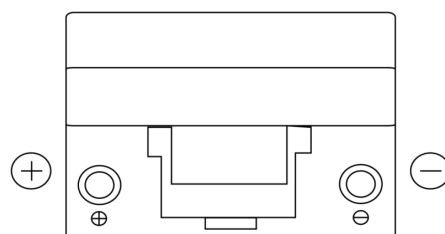

Product overview

Batteries for Cars

Standard TC905

Part number	TC905
Technology	Flooded
EAN/GTIN	3661024054768
Voltage	12 V
Capacity	90.0 Ah
CCA	680 A
Length	306 mm
Width	173 mm
Height	222 mm
Box size	D31
Polarity	ETN 1
Terminal Type	EN taper post
Hold Down	Korean B1
Weights (subject of variation)	19.90 kg

Polarity

Terminal Type

Positive Terminal

Negative Terminal

Hold Down

Design, features and specifications are subject to change without notice. We disclaim any representation or warranty, express or implied, concerning the data or recommendations, and in no event shall be liable for any loss or damage claimed to have arisen as a result. Some products may not be available in your local market.