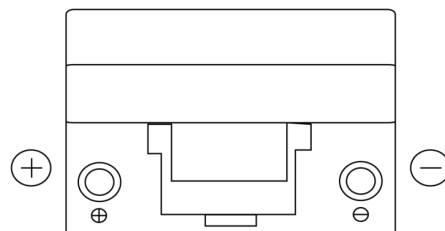

**Product overview**

Batteries for Cars

**Standard TC905**

Part number	TC905
Technology	Flooded
EAN/GTIN	3661024054768
Voltage	12 V
Capacity	90.0 Ah
CCA	680 A
Length	306 mm
Width	173 mm
Height	222 mm
Box size	D31
Polarity	ETN 1
Terminal Type	EN taper post
Hold Down	Korean B1
Weights (subject of variation)	19.90 kg

**Polarity**

**Terminal Type**

**Hold Down**

Design, features and specifications are subject to change without notice. We disclaim any representation or warranty, express or implied, concerning the data or recommendations, and in no event shall be liable for any loss or damage claimed to have arisen as a result. Some products may not be available in your local market.