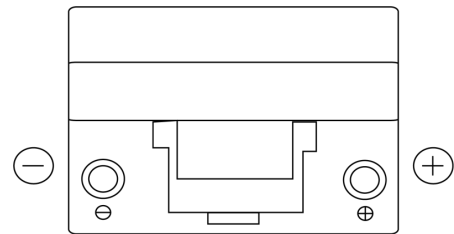

Product overview

Batteries for Cars

Standard TC904

Part number	TC904
Technology	Flooded
EAN/GTIN	3661024054751
Voltage	12 V
Capacity	90.0 Ah
CCA	680 A
Length	306 mm
Width	173 mm
Height	222 mm
Box size	D31
Polarity	ETN 0
Terminal Type	EN taper post
Hold Down	Korean B1
Weights (subject of variation)	19.90 kg

Polarity

Terminal Type

Positive Terminal

Negative Terminal

Hold Down

Design, features and specifications are subject to change without notice. We disclaim any representation or warranty, express or implied, concerning the data or recommendations, and in no event shall be liable for any loss or damage claimed to have arisen as a result. Some products may not be available in your local market.