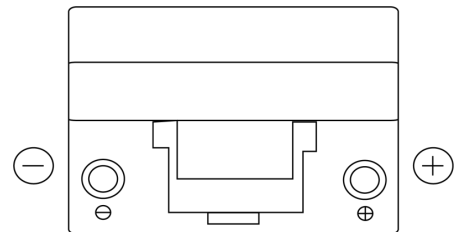

Product overview

Batteries for Cars

Standard TC904

Part number	TC904
Technology	Flooded
EAN/GTIN	3661024054751
Voltage	12 V
Capacity	90.0 Ah
CCA	680 A
Length	306 mm
Width	173 mm
Height	222 mm
Box size	D31
Polarity	ETN 0
Terminal Type	EN taper post
Hold Down	Korean B1
Weights (subject of variation)	19.90 kg

Polarity

Terminal Type

Hold Down

Design, features and specifications are subject to change without notice. We disclaim any representation or warranty, express or implied, concerning the data or recommendations, and in no event shall be liable for any loss or damage claimed to have arisen as a result. Some products may not be available in your local market.