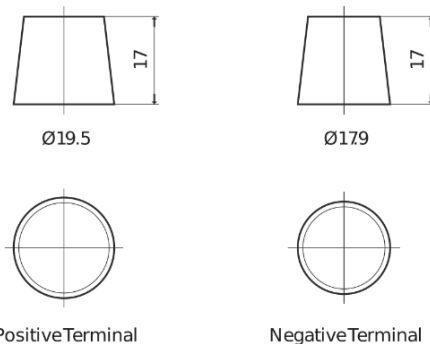

Terminal Type

Hold Down

Design, features and specifications are subject to change without notice. We disclaim any representation or warranty, express or implied, concerning the data or recommendations, and in no event shall be liable for any loss or damage claimed to have arisen as a result. Some products may not be available in your local market.