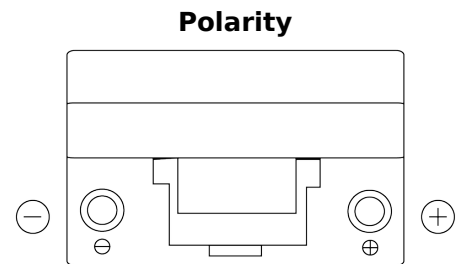

Product overview

Batteries for Cars

Plus CB704

Part number	CB704
Technology	Flooded
EAN/GTIN	3661024014434
Voltage	12 V
Capacity	70.0 Ah
CCA	540 A
Length	270 mm
Width	173 mm
Height	222 mm
Box size	D26
Polarity	ETN 0
Terminal Type	EN taper post
Hold Down	Korean B1+B6
Weights (subject of variation)	16.10 kg