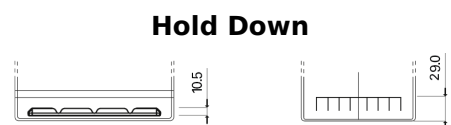

Product overview

Batteries for Cars

Plus CB704

Part number	CB704
Technology	Flooded
EAN/GTIN	3661024014434
Voltage	12 V
Capacity	70.0 Ah
CCA	540 A
Length	270 mm
Width	173 mm
Height	222 mm
Box size	D26
Polarity	ETN 0
Terminal Type	EN taper post
Hold Down	Korean B1+B6
Weights (subject of variation)	16.10 kg