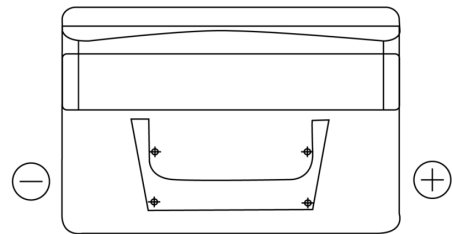

**Product overview**

Batteries for Cars

**Standard TC652**

Part number	TC652
Technology	Flooded
EAN/GTIN	3661024054867
Voltage	12 V
Capacity	65.0 Ah
CCA	540 A
Length	278 mm
Width	175 mm
Height	175 mm
Box size	LB3
Polarity	ETN 0
Terminal Type	EN taper post
Hold Down	B13
Weights (subject of variation)	14.50 kg

**Polarity**

**Terminal Type**

Positive Terminal

Negative Terminal

**Hold Down**

Design, features and specifications are subject to change without notice. We disclaim any representation or warranty, express or implied, concerning the data or recommendations, and in no event shall be liable for any loss or damage claimed to have arisen as a result. Some products may not be available in your local market.