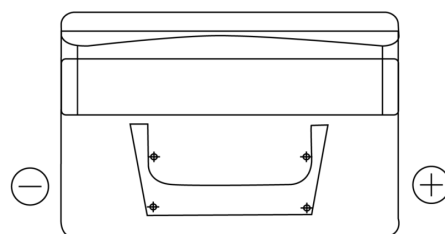

Product overview

Batteries for Cars

Standard TC652

Part number	TC652
Technology	Flooded
EAN/GTIN	3661024054867
Voltage	12 V
Capacity	65.0 Ah
CCA	540 A
Length	278 mm
Width	175 mm
Height	175 mm
Box size	LB3
Polarity	ETN 0
Terminal Type	EN taper post
Hold Down	B13
Weights (subject of variation)	14.50 kg

Polarity

Terminal Type

Hold Down

Design, features and specifications are subject to change without notice. We disclaim any representation or warranty, express or implied, concerning the data or recommendations, and in no event shall be liable for any loss or damage claimed to have arisen as a result. Some products may not be available in your local market.