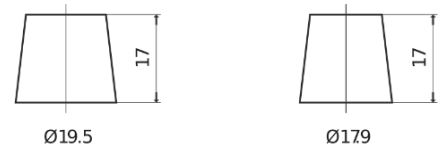

**Product overview**

Batteries for Cars

**Standard TC652**

Part number	TC652
Technology	Flooded
EAN/GTIN	3661024054867
Voltage	12 V
Capacity	65.0 Ah
CCA	540 A
Length	278 mm
Width	175 mm
Height	175 mm
Box size	LB3
Polarity	ETN 0
Terminal Type	EN taper post
Hold Down	B13
Weights (subject of variation)	14.50 kg

**Polarity**

**Terminal Type**

Positive Terminal

Negative Terminal

**Hold Down**

Design, features and specifications are subject to change without notice. We disclaim any representation or warranty, express or implied, concerning the data or recommendations, and in no event shall be liable for any loss or damage claimed to have arisen as a result. Some products may not be available in your local market.