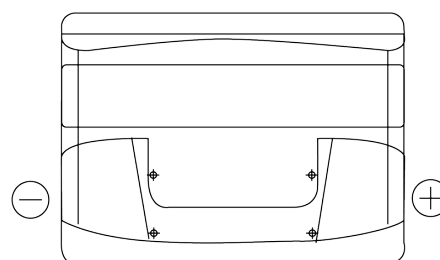

Product overview

Batteries for Cars

Technica TB442

Part number	TB442
Technology	Flooded
EAN/GTIN	3661024054607
Voltage	12 V
Capacity	44 Ah
CCA	420 A
Length	207 mm
Width	175 mm
Height	175 mm
Box size	LB1
Polarity	ETN 0
Terminal Type	EN taper post
Hold Down	B13
Weights (subject of variation)	10.60 kg

Polarity

Terminal Type

Positive Terminal

Negative Terminal

Hold Down

Design, features and specifications are subject to change without notice. We disclaim any representation or warranty, express or implied, concerning the data or recommendations, and in no event shall be liable for any loss or damage claimed to have arisen as a result. Some products may not be available in your local market.