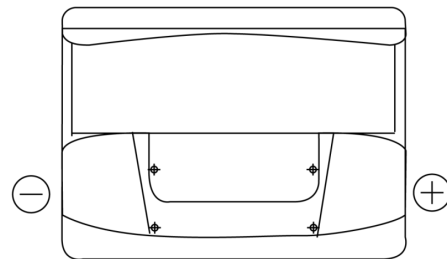

Product overview

Batteries for Cars

Standard TC550

Part number	TC550
Technology	Flooded
EAN/GTIN	3661024054805
Voltage	12 V
Capacity	55.0 Ah
CCA	460 A
Length	242 mm
Width	175 mm
Height	190 mm
Box size	L02
Polarity	ETN 0
Terminal Type	EN taper post
Hold Down	B13
Weights (subject of variation)	13.50 kg

Polarity

Terminal Type

Positive Terminal

Negative Terminal

Hold Down

Design, features and specifications are subject to change without notice. We disclaim any representation or warranty, express or implied, concerning the data or recommendations, and in no event shall be liable for any loss or damage claimed to have arisen as a result. Some products may not be available in your local market.