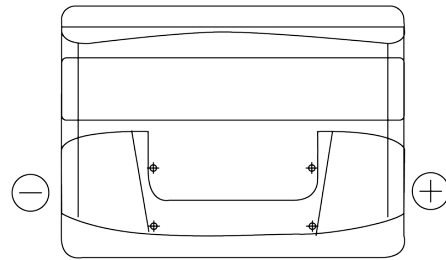

Product overview

Batteries for Cars

Formula FB442

Part number	FB442
Technology	Flooded
EAN/GTIN	3661024044608
Voltage	12 V
Capacity	44 Ah
CCA	420 A
Length	207 mm
Width	175 mm
Height	175 mm
Box size	LB1
Polarity	ETN 0
Terminal Type	EN taper post
Hold Down	B13
Weights (subject of variation)	10.60 kg

Polarity

Terminal Type

Positive Terminal

Negative Terminal

Hold Down

Design, features and specifications are subject to change without notice. We disclaim any representation or warranty, express or implied, concerning the data or recommendations, and in no event shall be liable for any loss or damage claimed to have arisen as a result. Some products may not be available in your local market.