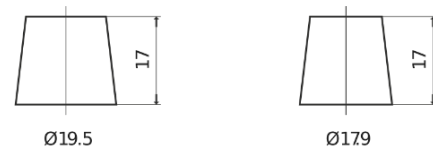

**Product overview**

Batteries for Cars

**Standard TC440**

Part number	TC440
Technology	Flooded
EAN/GTIN	3661024054782
Voltage	12 V
Capacity	44.0 Ah
CCA	360 A
Length	207 mm
Width	175 mm
Height	190 mm
Box size	L01
Polarity	ETN 0
Terminal Type	EN taper post
Hold Down	B13
Weights (subject of variation)	11.10 kg

**Polarity**

**Terminal Type**

Positive Terminal      Negative Terminal

**Hold Down**

Design, features and specifications are subject to change without notice. We disclaim any representation or warranty, express or implied, concerning the data or recommendations, and in no event shall be liable for any loss or damage claimed to have arisen as a result. Some products may not be available in your local market.