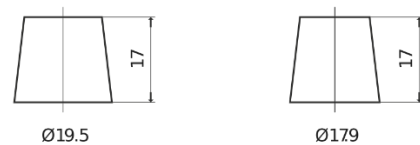

**Product overview**

Batteries for Cars

**Standard TC440**

Part number	TC440
Technology	Flooded
EAN/GTIN	3661024054782
Voltage	12 V
Capacity	44.0 Ah
CCA	360 A
Length	207 mm
Width	175 mm
Height	190 mm
Box size	L01
Polarity	ETN 0
Terminal Type	EN taper post
Hold Down	B13
Weights (subject of variation)	11.10 kg

**Polarity**

**Terminal Type**

Positive Terminal

Negative Terminal

**Hold Down**

Design, features and specifications are subject to change without notice. We disclaim any representation or warranty, express or implied, concerning the data or recommendations, and in no event shall be liable for any loss or damage claimed to have arisen as a result. Some products may not be available in your local market.