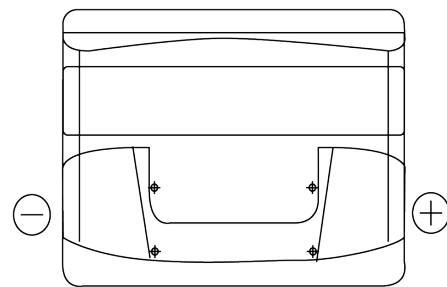

**Product overview**

Batteries for Cars

**Standard TC440**

Part number	TC440
Technology	Flooded
EAN/GTIN	3661024054782
Voltage	12 V
Capacity	44.0 Ah
CCA	360 A
Length	207 mm
Width	175 mm
Height	190 mm
Box size	L01
Polarity	ETN 0
Terminal Type	EN taper post
Hold Down	B13
Weights (subject of variation)	11.10 kg

**Polarity**

**Terminal Type**

Positive Terminal

Negative Terminal

**Hold Down**

Design, features and specifications are subject to change without notice. We disclaim any representation or warranty, express or implied, concerning the data or recommendations, and in no event shall be liable for any loss or damage claimed to have arisen as a result. Some products may not be available in your local market.