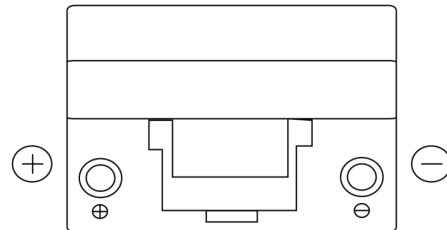

Product overview

Batteries for Cars

Technica TB955

| | |
|--------------------------------|---------------|
| Part number | TB955 |
| Technology | Flooded |
| EAN/GTIN | 3661024054461 |
| Voltage | 12 V |
| Capacity | 95.0 Ah |
| CCA | 760 A |
| Length | 306 mm |
| Width | 173 mm |
| Height | 222 mm |
| Box size | D31 |
| Polarity | ETN 1 |
| Terminal Type | EN taper post |
| Hold Down | Korean B1 |
| Weights (subject of variation) | 20.60 kg |

Polarity

Terminal Type

Positive Terminal

Negative Terminal

Hold Down

Design, features and specifications are subject to change without notice. We disclaim any representation or warranty, express or implied, concerning the data or recommendations, and in no event shall be liable for any loss or damage claimed to have arisen as a result. Some products may not be available in your local market.