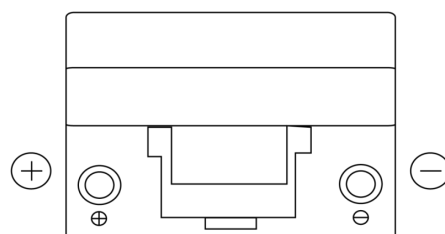

Product overview

Batteries for Cars

Technica TB955

Part number	TB955
Technology	Flooded
EAN/GTIN	3661024054461
Voltage	12 V
Capacity	95.0 Ah
CCA	760 A
Length	306 mm
Width	173 mm
Height	222 mm
Box size	D31
Polarity	ETN 1
Terminal Type	EN taper post
Hold Down	Korean B1
Weights (subject of variation)	20.60 kg

Polarity

Terminal Type

Hold Down

Design, features and specifications are subject to change without notice. We disclaim any representation or warranty, express or implied, concerning the data or recommendations, and in no event shall be liable for any loss or damage claimed to have arisen as a result. Some products may not be available in your local market.