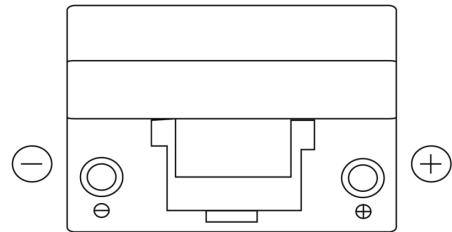

Product overview

Batteries for Cars

Technica TB954

Part number	TB954
Technology	Flooded
EAN/GTIN	3661024054454
Voltage	12 V
Capacity	95.0 Ah
CCA	760 A
Length	306 mm
Width	173 mm
Height	222 mm
Box size	D31
Polarity	ETN 0
Terminal Type	EN taper post
Hold Down	Korean B1
Weights (subject of variation)	20.60 kg

Polarity

Terminal Type

Positive Terminal

Negative Terminal

Hold Down

Design, features and specifications are subject to change without notice. We disclaim any representation or warranty, express or implied, concerning the data or recommendations, and in no event shall be liable for any loss or damage claimed to have arisen as a result. Some products may not be available in your local market.