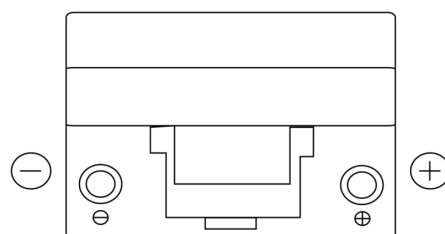

**Product overview**

Batteries for Cars

**Technica TB954**

Part number	TB954
Technology	Flooded
EAN/GTIN	3661024054454
Voltage	12 V
Capacity	95.0 Ah
CCA	760 A
Length	306 mm
Width	173 mm
Height	222 mm
Box size	D31
Polarity	ETN 0
Terminal Type	EN taper post
Hold Down	Korean B1
Weights (subject of variation)	20.60 kg

**Polarity**

**Terminal Type**

Positive Terminal

Negative Terminal

**Hold Down**

Design, features and specifications are subject to change without notice. We disclaim any representation or warranty, express or implied, concerning the data or recommendations, and in no event shall be liable for any loss or damage claimed to have arisen as a result. Some products may not be available in your local market.