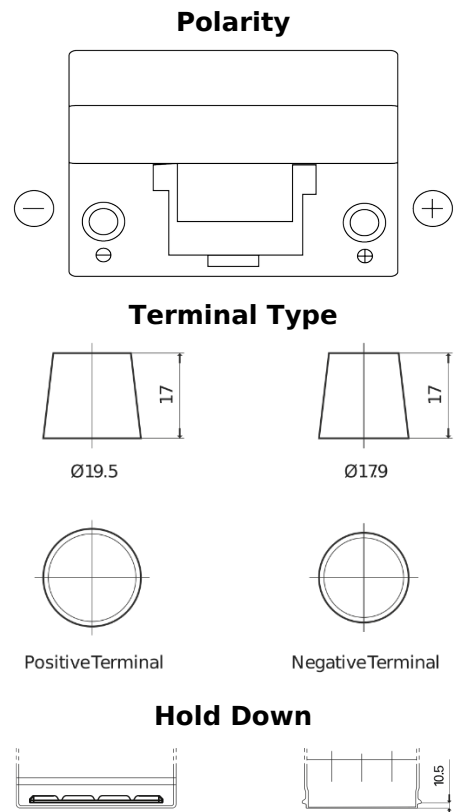

**Product overview**

Batteries for Cars

**Technica TB954**

Part number	TB954
Technology	Flooded
EAN/GTIN	3661024054454
Voltage	12 V
Capacity	95.0 Ah
CCA	760 A
Length	306 mm
Width	173 mm
Height	222 mm
Box size	D31
Polarity	ETN 0
Terminal Type	EN taper post
Hold Down	Korean B1
Weights (subject of variation)	20.60 kg