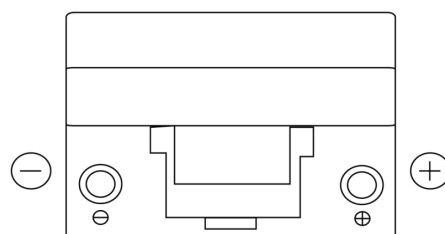

**Product overview**

Batteries for Cars

**Technica TB954**

Part number	TB954
Technology	Flooded
EAN/GTIN	3661024054454
Voltage	12 V
Capacity	95.0 Ah
CCA	760 A
Length	306 mm
Width	173 mm
Height	222 mm
Box size	D31
Polarity	ETN 0
Terminal Type	EN taper post
Hold Down	Korean B1
Weights (subject of variation)	20.60 kg

**Polarity**

**Terminal Type**

**Hold Down**

Design, features and specifications are subject to change without notice. We disclaim any representation or warranty, express or implied, concerning the data or recommendations, and in no event shall be liable for any loss or damage claimed to have arisen as a result. Some products may not be available in your local market.