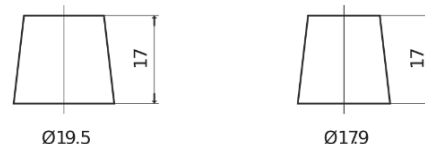

**Product overview**

Batteries for Cars

**Technica TB950**

Part number	TB950
Technology	Flooded
EAN/GTIN	3661024054584
Voltage	12 V
Capacity	95.0 Ah
CCA	800 A
Length	353 mm
Width	175 mm
Height	190 mm
Box size	L05
Polarity	ETN 0
Terminal Type	EN taper post
Hold Down	B13
Weights (subject of variation)	21.60 kg

**Polarity**

**Terminal Type**

Positive Terminal

Negative Terminal

**Hold Down**

Design, features and specifications are subject to change without notice. We disclaim any representation or warranty, express or implied, concerning the data or recommendations, and in no event shall be liable for any loss or damage claimed to have arisen as a result. Some products may not be available in your local market.