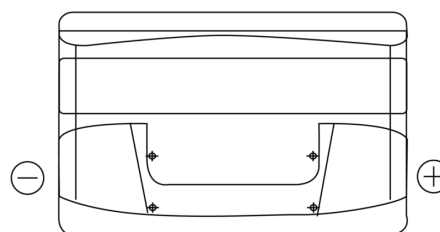

**Product overview**

Batteries for Cars

**Technica TB950**

Part number	TB950
Technology	Flooded
EAN/GTIN	3661024054584
Voltage	12 V
Capacity	95.0 Ah
CCA	800 A
Length	353 mm
Width	175 mm
Height	190 mm
Box size	L05
Polarity	ETN 0
Terminal Type	EN taper post
Hold Down	B13
Weights (subject of variation)	21.60 kg

**Polarity**

**Terminal Type**

Positive Terminal

Negative Terminal

**Hold Down**

Design, features and specifications are subject to change without notice. We disclaim any representation or warranty, express or implied, concerning the data or recommendations, and in no event shall be liable for any loss or damage claimed to have arisen as a result. Some products may not be available in your local market.