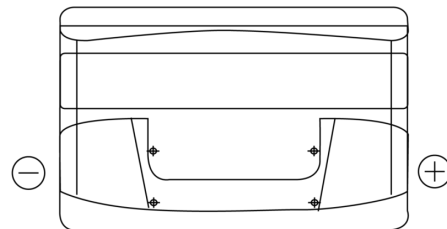

Product overview

Batteries for Cars

Technica TB950

Part number	TB950
Technology	Flooded
EAN/GTIN	3661024054584
Voltage	12 V
Capacity	95.0 Ah
CCA	800 A
Length	353 mm
Width	175 mm
Height	190 mm
Box size	L05
Polarity	ETN 0
Terminal Type	EN taper post
Hold Down	B13
Weights (subject of variation)	21.60 kg

Polarity

Terminal Type

Positive Terminal

Negative Terminal

Hold Down

Design, features and specifications are subject to change without notice. We disclaim any representation or warranty, express or implied, concerning the data or recommendations, and in no event shall be liable for any loss or damage claimed to have arisen as a result. Some products may not be available in your local market.