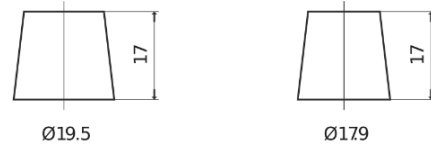

**Product overview**

Batteries for Cars

**Technica TB852**

Part number	TB852
Technology	Flooded
EAN/GTIN	3661024054669
Voltage	12 V
Capacity	85.0 Ah
CCA	760 A
Length	353 mm
Width	175 mm
Height	175 mm
Box size	LB5
Polarity	ETN 0
Terminal Type	EN taper post
Hold Down	B13
Weights (subject of variation)	19.40 kg

**Polarity**

**Terminal Type**

Positive Terminal

Negative Terminal

**Hold Down**

Design, features and specifications are subject to change without notice. We disclaim any representation or warranty, express or implied, concerning the data or recommendations, and in no event shall be liable for any loss or damage claimed to have arisen as a result. Some products may not be available in your local market.