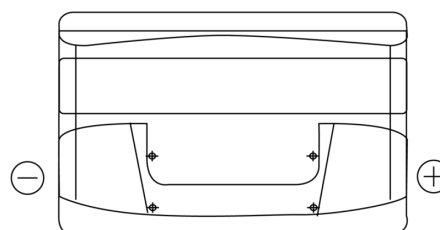

Product overview

Batteries for Cars

Technica TB852

Part number	TB852
Technology	Flooded
EAN/GTIN	3661024054669
Voltage	12 V
Capacity	85.0 Ah
CCA	760 A
Length	353 mm
Width	175 mm
Height	175 mm
Box size	LB5
Polarity	ETN 0
Terminal Type	EN taper post
Hold Down	B13
Weights (subject of variation)	19.40 kg

Polarity

Terminal Type

Positive Terminal

Negative Terminal

Hold Down

Design, features and specifications are subject to change without notice. We disclaim any representation or warranty, express or implied, concerning the data or recommendations, and in no event shall be liable for any loss or damage claimed to have arisen as a result. Some products may not be available in your local market.