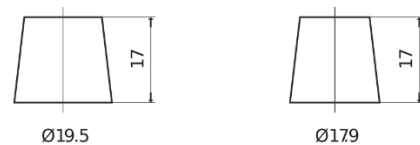

**Product overview**

Batteries for Cars

**Technica TB852**

Part number	TB852
Technology	Flooded
EAN/GTIN	3661024054669
Voltage	12 V
Capacity	85.0 Ah
CCA	760 A
Length	353 mm
Width	175 mm
Height	175 mm
Box size	LB5
Polarity	ETN 0
Terminal Type	EN taper post
Hold Down	B13
Weights (subject of variation)	19.40 kg

**Polarity**

**Terminal Type**

Positive Terminal

Negative Terminal

**Hold Down**

Design, features and specifications are subject to change without notice. We disclaim any representation or warranty, express or implied, concerning the data or recommendations, and in no event shall be liable for any loss or damage claimed to have arisen as a result. Some products may not be available in your local market.