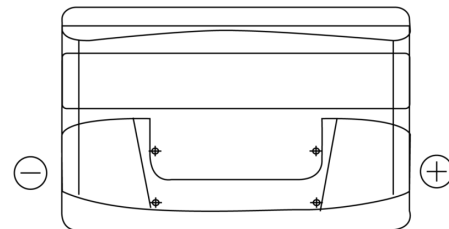

**Product overview**

Batteries for Cars

**Technica TB852**

Part number	TB852
Technology	Flooded
EAN/GTIN	3661024054669
Voltage	12 V
Capacity	85.0 Ah
CCA	760 A
Length	353 mm
Width	175 mm
Height	175 mm
Box size	LB5
Polarity	ETN 0
Terminal Type	EN taper post
Hold Down	B13
Weights (subject of variation)	19.40 kg

**Polarity**

**Terminal Type**

Positive Terminal      Negative Terminal

**Hold Down**

Design, features and specifications are subject to change without notice. We disclaim any representation or warranty, express or implied, concerning the data or recommendations, and in no event shall be liable for any loss or damage claimed to have arisen as a result. Some products may not be available in your local market.