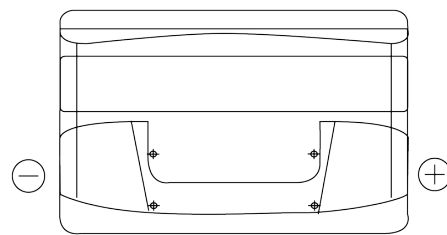

**Product overview**

Batteries for Cars

**Technica TB852**

Part number	TB852
Technology	Flooded
EAN/GTIN	3661024054669
Voltage	12 V
Capacity	85.0 Ah
CCA	760 A
Length	353 mm
Width	175 mm
Height	175 mm
Box size	LB5
Polarity	ETN 0
Terminal Type	EN taper post
Hold Down	B13
Weights (subject of variation)	19.40 kg

**Polarity**

**Terminal Type**

Positive Terminal

Negative Terminal

**Hold Down**

Design, features and specifications are subject to change without notice. We disclaim any representation or warranty, express or implied, concerning the data or recommendations, and in no event shall be liable for any loss or damage claimed to have arisen as a result. Some products may not be available in your local market.