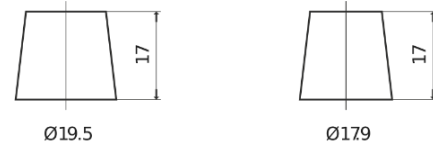

**Product overview**

Batteries for Cars

**Technica TB852**

Part number	TB852
Technology	Flooded
EAN/GTIN	3661024054669
Voltage	12 V
Capacity	85.0 Ah
CCA	760 A
Length	353 mm
Width	175 mm
Height	175 mm
Box size	LB5
Polarity	ETN 0
Terminal Type	EN taper post
Hold Down	B13
Weights (subject of variation)	19.40 kg

**Polarity**

**Terminal Type**

Positive Terminal      Negative Terminal

**Hold Down**

Design, features and specifications are subject to change without notice. We disclaim any representation or warranty, express or implied, concerning the data or recommendations, and in no event shall be liable for any loss or damage claimed to have arisen as a result. Some products may not be available in your local market.