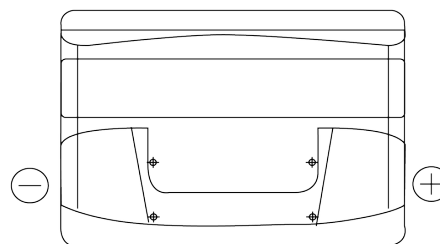

Product overview

Batteries for Cars

Technica TB802

Part number	TB802
Technology	Flooded
EAN/GTIN	3661024054652
Voltage	12 V
Capacity	80.0 Ah
CCA	700 A
Length	315 mm
Width	175 mm
Height	175 mm
Box size	LB4
Polarity	ETN 0
Terminal Type	EN taper post
Hold Down	B13
Weights (subject of variation)	17.80 kg

Polarity

Terminal Type

Positive Terminal

Negative Terminal

Hold Down

Design, features and specifications are subject to change without notice. We disclaim any representation or warranty, express or implied, concerning the data or recommendations, and in no event shall be liable for any loss or damage claimed to have arisen as a result. Some products may not be available in your local market.