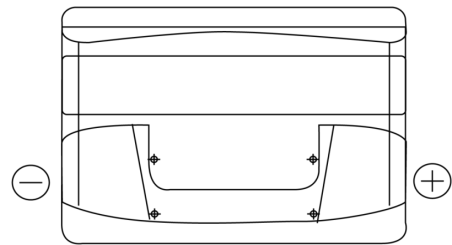

Product overview

Batteries for Cars

Technica TB802

| | |
|--------------------------------|---------------|
| Part number | TB802 |
| Technology | Flooded |
| EAN/GTIN | 3661024054652 |
| Voltage | 12 V |
| Capacity | 80.0 Ah |
| CCA | 700 A |
| Length | 315 mm |
| Width | 175 mm |
| Height | 175 mm |
| Box size | LB4 |
| Polarity | ETN 0 |
| Terminal Type | EN taper post |
| Hold Down | B13 |
| Weights (subject of variation) | 17.80 kg |

Polarity

Terminal Type

Positive Terminal

Negative Terminal

Hold Down

Design, features and specifications are subject to change without notice. We disclaim any representation or warranty, express or implied, concerning the data or recommendations, and in no event shall be liable for any loss or damage claimed to have arisen as a result. Some products may not be available in your local market.