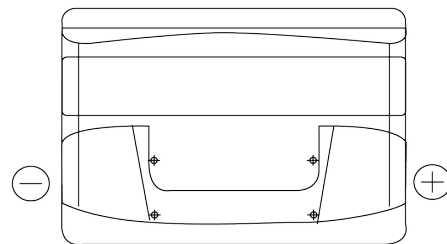

Product overview

Batteries for Cars

Technica TB800

Part number	TB800
Technology	Flooded
EAN/GTIN	3661024056465
Voltage	12 V
Capacity	80.0 Ah
CCA	640 A
Length	315 mm
Width	175 mm
Height	190 mm
Box size	L04
Polarity	ETN 0
Terminal Type	EN taper post
Hold Down	B13
Weights (subject of variation)	19.00 kg

Polarity

Terminal Type

Positive Terminal

Negative Terminal

Hold Down

Design, features and specifications are subject to change without notice. We disclaim any representation or warranty, express or implied, concerning the data or recommendations, and in no event shall be liable for any loss or damage claimed to have arisen as a result. Some products may not be available in your local market.