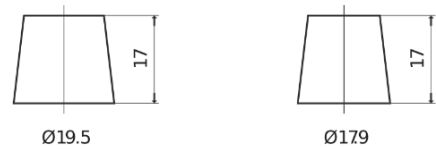

Terminal Type