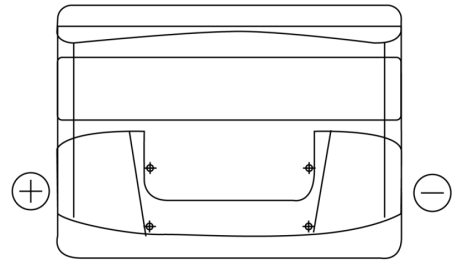

Product overview

Batteries for Cars

Plus CB621

Part number	CB621
Technology	Flooded
EAN/GTIN	3661024014540
Voltage	12 V
Capacity	62.0 Ah
CCA	540 A
Length	242 mm
Width	175 mm
Height	190 mm
Box size	L02
Polarity	ETN 1
Terminal Type	EN taper post
Hold Down	B13
Weights (subject of variation)	14.20 kg

Polarity

Terminal Type

Positive Terminal

Negative Terminal

Hold Down

Design, features and specifications are subject to change without notice. We disclaim any representation or warranty, express or implied, concerning the data or recommendations, and in no event shall be liable for any loss or damage claimed to have arisen as a result. Some products may not be available in your local market.