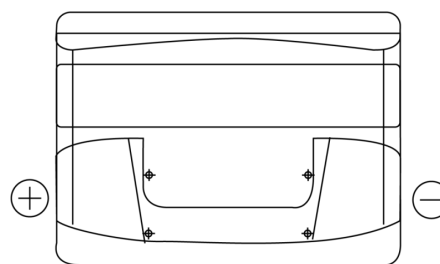

**Product overview**

Batteries for Cars

**Plus CB621**

Part number	CB621
Technology	Flooded
EAN/GTIN	3661024014540
Voltage	12 V
Capacity	62.0 Ah
CCA	540 A
Length	242 mm
Width	175 mm
Height	190 mm
Box size	L02
Polarity	ETN 1
Terminal Type	EN taper post
Hold Down	B13
Weights (subject of variation)	14.20 kg

**Polarity**

**Terminal Type**

**Hold Down**

Design, features and specifications are subject to change without notice. We disclaim any representation or warranty, express or implied, concerning the data or recommendations, and in no event shall be liable for any loss or damage claimed to have arisen as a result. Some products may not be available in your local market.