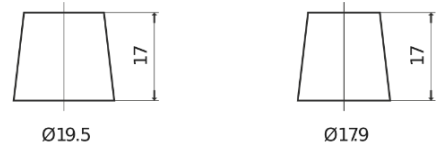

Terminal Type

Positive Terminal

Negative Terminal