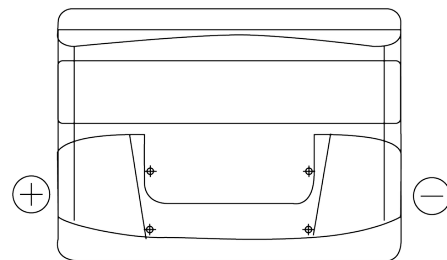

**Product overview**

Batteries for Cars

**Plus CB621**

Part number	CB621
Technology	Flooded
EAN/GTIN	3661024014540
Voltage	12 V
Capacity	62.0 Ah
CCA	540 A
Length	242 mm
Width	175 mm
Height	190 mm
Box size	L02
Polarity	ETN 1
Terminal Type	EN taper post
Hold Down	B13
Weights (subject of variation)	14.20 kg

**Polarity**

**Terminal Type**

Positive Terminal

Negative Terminal

**Hold Down**

Design, features and specifications are subject to change without notice. We disclaim any representation or warranty, express or implied, concerning the data or recommendations, and in no event shall be liable for any loss or damage claimed to have arisen as a result. Some products may not be available in your local market.