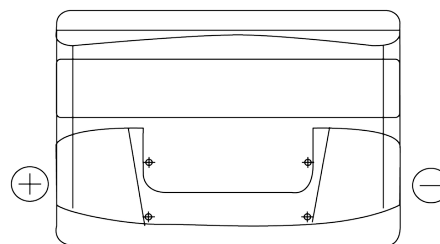

Product overview

Batteries for Cars

Technica TB741

Part number	TB741
Technology	Flooded
EAN/GTIN	3661024054560
Voltage	12 V
Capacity	74.0 Ah
CCA	680 A
Length	278 mm
Width	175 mm
Height	190 mm
Box size	L03
Polarity	ETN 1
Terminal Type	EN taper post
Hold Down	B13
Weights (subject of variation)	16.60 kg

Polarity

Terminal Type

Positive Terminal

Negative Terminal

Hold Down

Design, features and specifications are subject to change without notice. We disclaim any representation or warranty, express or implied, concerning the data or recommendations, and in no event shall be liable for any loss or damage claimed to have arisen as a result. Some products may not be available in your local market.