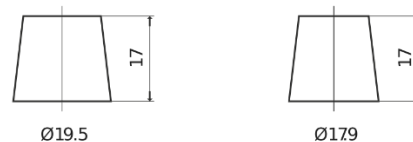

Product overview

Batteries for Cars

Technica TB741

Part number	TB741
Technology	Flooded
EAN/GTIN	3661024054560
Voltage	12 V
Capacity	74.0 Ah
CCA	680 A
Length	278 mm
Width	175 mm
Height	190 mm
Box size	L03
Polarity	ETN 1
Terminal Type	EN taper post
Hold Down	B13
Weights (subject of variation)	16.60 kg

Polarity

Terminal Type

Positive Terminal

Negative Terminal

Hold Down

Design, features and specifications are subject to change without notice. We disclaim any representation or warranty, express or implied, concerning the data or recommendations, and in no event shall be liable for any loss or damage claimed to have arisen as a result. Some products may not be available in your local market.