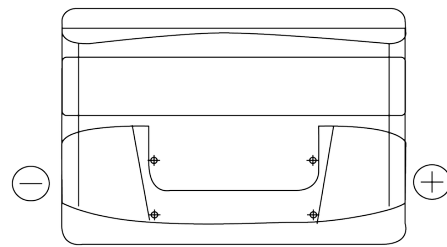

**Product overview**

Batteries for Cars

**Technica TB740**

Part number	TB740
Technology	Flooded
EAN/GTIN	3661024054553
Voltage	12 V
Capacity	74.0 Ah
CCA	680 A
Length	278 mm
Width	175 mm
Height	190 mm
Box size	L03
Polarity	ETN 0
Terminal Type	EN taper post
Hold Down	B13
Weights (subject of variation)	16.60 kg

**Polarity**

**Terminal Type**

Positive Terminal

Negative Terminal

**Hold Down**

Design, features and specifications are subject to change without notice. We disclaim any representation or warranty, express or implied, concerning the data or recommendations, and in no event shall be liable for any loss or damage claimed to have arisen as a result. Some products may not be available in your local market.