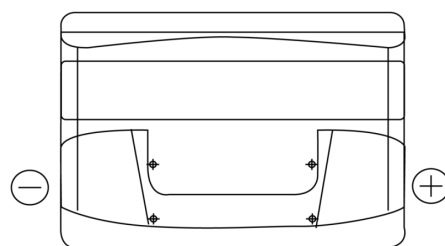

Product overview

Batteries for Cars

Technica TB712

Part number	TB712
Technology	Flooded
EAN/GTIN	3661024054645
Voltage	12 V
Capacity	71.0 Ah
CCA	670 A
Length	278 mm
Width	175 mm
Height	175 mm
Box size	LB3
Polarity	ETN 0
Terminal Type	EN taper post
Hold Down	B13
Weights (subject of variation)	15.30 kg

Polarity

Terminal Type

Positive Terminal

Negative Terminal

Hold Down

Design, features and specifications are subject to change without notice. We disclaim any representation or warranty, express or implied, concerning the data or recommendations, and in no event shall be liable for any loss or damage claimed to have arisen as a result. Some products may not be available in your local market.