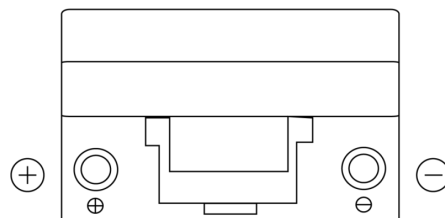

**Product overview**

Batteries for Cars

**Technica TB705**

|                                |               |
|--------------------------------|---------------|
| Part number                    | TB705         |
| Technology                     | Flooded       |
| EAN/GTIN                       | 3661024054447 |
| Voltage                        | 12 V          |
| Capacity                       | 70.0 Ah       |
| CCA                            | 540 A         |
| Length                         | 270 mm        |
| Width                          | 173 mm        |
| Height                         | 222 mm        |
| Box size                       | D26           |
| Polarity                       | ETN 1         |
| Terminal Type                  | EN taper post |
| Hold Down                      | Korean B1+B6  |
| Weights (subject of variation) | 16.10 kg      |

**Polarity**

**Terminal Type**

**Hold Down**

Design, features and specifications are subject to change without notice. We disclaim any representation or warranty, express or implied, concerning the data or recommendations, and in no event shall be liable for any loss or damage claimed to have arisen as a result. Some products may not be available in your local market.