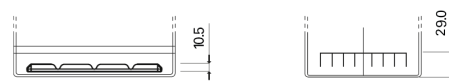

**Product overview**

Batteries for Cars

**Technica TB705**

Part number	TB705
Technology	Flooded
EAN/GTIN	3661024054447
Voltage	12 V
Capacity	70.0 Ah
CCA	540 A
Length	270 mm
Width	173 mm
Height	222 mm
Box size	D26
Polarity	ETN 1
Terminal Type	EN taper post
Hold Down	Korean B1+B6
Weights (subject of variation)	16.10 kg

**Polarity**

**Terminal Type**

Positive Terminal

Negative Terminal

**Hold Down**

Design, features and specifications are subject to change without notice. We disclaim any representation or warranty, express or implied, concerning the data or recommendations, and in no event shall be liable for any loss or damage claimed to have arisen as a result. Some products may not be available in your local market.