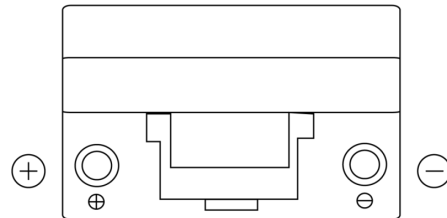

**Product overview**

Batteries for Cars

**Technica TB705**

Part number	TB705
Technology	Flooded
EAN/GTIN	3661024054447
Voltage	12 V
Capacity	70.0 Ah
CCA	540 A
Length	270 mm
Width	173 mm
Height	222 mm
Box size	D26
Polarity	ETN 1
Terminal Type	EN taper post
Hold Down	Korean B1+B6
Weights (subject of variation)	16.10 kg

**Polarity**

**Terminal Type**

Positive Terminal

Negative Terminal

**Hold Down**

Design, features and specifications are subject to change without notice. We disclaim any representation or warranty, express or implied, concerning the data or recommendations, and in no event shall be liable for any loss or damage claimed to have arisen as a result. Some products may not be available in your local market.