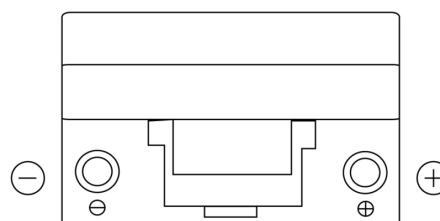

Product overview

Batteries for Cars

Technica TB704

Part number	TB704
Technology	Flooded
EAN/GTIN	3661024054430
Voltage	12 V
Capacity	70.0 Ah
CCA	540 A
Length	270 mm
Width	173 mm
Height	222 mm
Box size	D26
Polarity	ETN 0
Terminal Type	EN taper post
Hold Down	Korean B1+B6
Weights (subject of variation)	16.10 kg

Polarity

Terminal Type

Hold Down

Design, features and specifications are subject to change without notice. We disclaim any representation or warranty, express or implied, concerning the data or recommendations, and in no event shall be liable for any loss or damage claimed to have arisen as a result. Some products may not be available in your local market.