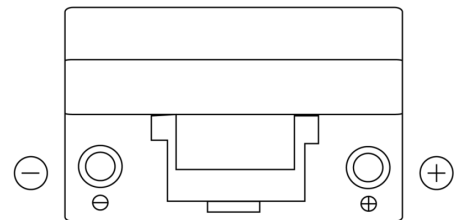

**Product overview**

Batteries for Cars

**Technica TB704**

Part number	TB704
Technology	Flooded
EAN/GTIN	3661024054430
Voltage	12 V
Capacity	70.0 Ah
CCA	540 A
Length	270 mm
Width	173 mm
Height	222 mm
Box size	D26
Polarity	ETN 0
Terminal Type	EN taper post
Hold Down	Korean B1+B6
Weights (subject of variation)	16.10 kg

**Polarity**

**Terminal Type**

Positive Terminal

Negative Terminal

**Hold Down**

Design, features and specifications are subject to change without notice. We disclaim any representation or warranty, express or implied, concerning the data or recommendations, and in no event shall be liable for any loss or damage claimed to have arisen as a result. Some products may not be available in your local market.