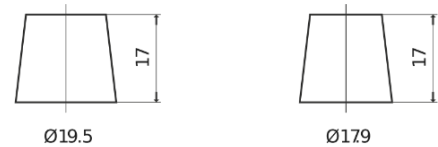

**Product overview**

Batteries for Cars

**Technica TB704**

Part number	TB704
Technology	Flooded
EAN/GTIN	3661024054430
Voltage	12 V
Capacity	70.0 Ah
CCA	540 A
Length	270 mm
Width	173 mm
Height	222 mm
Box size	D26
Polarity	ETN 0
Terminal Type	EN taper post
Hold Down	Korean B1+B6
Weights (subject of variation)	16.10 kg

**Polarity**

**Terminal Type**

Positive Terminal

Negative Terminal

**Hold Down**

Design, features and specifications are subject to change without notice. We disclaim any representation or warranty, express or implied, concerning the data or recommendations, and in no event shall be liable for any loss or damage claimed to have arisen as a result. Some products may not be available in your local market.