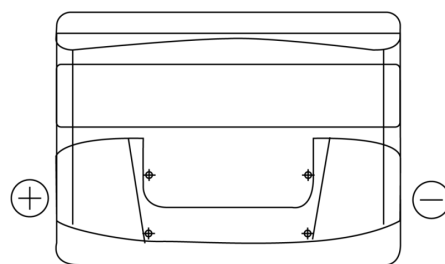

Product overview

Batteries for Cars

Technica TB621

Part number	TB621
Technology	Flooded
EAN/GTIN	3661024054546
Voltage	12 V
Capacity	62.0 Ah
CCA	540 A
Length	242 mm
Width	175 mm
Height	190 mm
Box size	L02
Polarity	ETN 1
Terminal Type	EN taper post
Hold Down	B13
Weights (subject of variation)	14.20 kg

Polarity

Terminal Type

Hold Down

Design, features and specifications are subject to change without notice. We disclaim any representation or warranty, express or implied, concerning the data or recommendations, and in no event shall be liable for any loss or damage claimed to have arisen as a result. Some products may not be available in your local market.