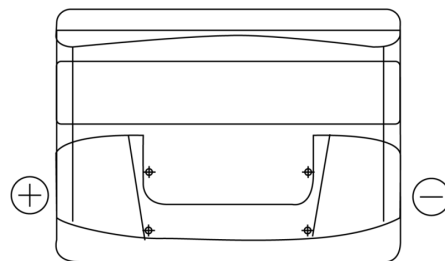

Product overview

Batteries for Cars

Technica TB621

| | |
|--------------------------------|---------------|
| Part number | TB621 |
| Technology | Flooded |
| EAN/GTIN | 3661024054546 |
| Voltage | 12 V |
| Capacity | 62.0 Ah |
| CCA | 540 A |
| Length | 242 mm |
| Width | 175 mm |
| Height | 190 mm |
| Box size | L02 |
| Polarity | ETN 1 |
| Terminal Type | EN taper post |
| Hold Down | B13 |
| Weights (subject of variation) | 14.20 kg |

Polarity

Terminal Type

Hold Down

Design, features and specifications are subject to change without notice. We disclaim any representation or warranty, express or implied, concerning the data or recommendations, and in no event shall be liable for any loss or damage claimed to have arisen as a result. Some products may not be available in your local market.