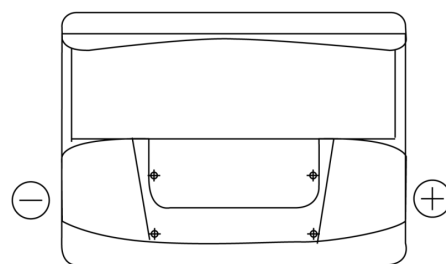

Product overview

Batteries for Cars

Technica TB620

Part number	TB620
Technology	Flooded
EAN/GTIN	3661024054539
Voltage	12 V
Capacity	62.0 Ah
CCA	540 A
Length	242 mm
Width	175 mm
Height	190 mm
Box size	L02
Polarity	ETN 0
Terminal Type	EN taper post
Hold Down	B13
Weights (subject of variation)	14.20 kg

Polarity

Terminal Type

Positive Terminal

Negative Terminal

Hold Down

Design, features and specifications are subject to change without notice. We disclaim any representation or warranty, express or implied, concerning the data or recommendations, and in no event shall be liable for any loss or damage claimed to have arisen as a result. Some products may not be available in your local market.