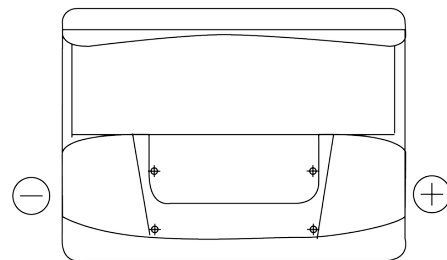

**Product overview**

Batteries for Cars

**Technica TB620**

|                                |               |
|--------------------------------|---------------|
| Part number                    | TB620         |
| Technology                     | Flooded       |
| EAN/GTIN                       | 3661024054539 |
| Voltage                        | 12 V          |
| Capacity                       | 62.0 Ah       |
| CCA                            | 540 A         |
| Length                         | 242 mm        |
| Width                          | 175 mm        |
| Height                         | 190 mm        |
| Box size                       | L02           |
| Polarity                       | ETN 0         |
| Terminal Type                  | EN taper post |
| Hold Down                      | B13           |
| Weights (subject of variation) | 14.20 kg      |

**Polarity**

**Terminal Type**

Positive Terminal

Negative Terminal

**Hold Down**

Design, features and specifications are subject to change without notice. We disclaim any representation or warranty, express or implied, concerning the data or recommendations, and in no event shall be liable for any loss or damage claimed to have arisen as a result. Some products may not be available in your local market.