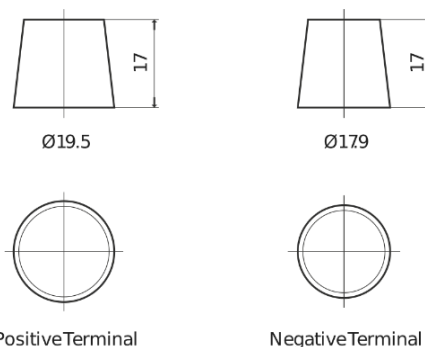

Terminal Type

Hold Down

Design, features and specifications are subject to change without notice. We disclaim any representation or warranty, express or implied, concerning the data or recommendations, and in no event shall be liable for any loss or damage claimed to have arisen as a result. Some products may not be available in your local market.