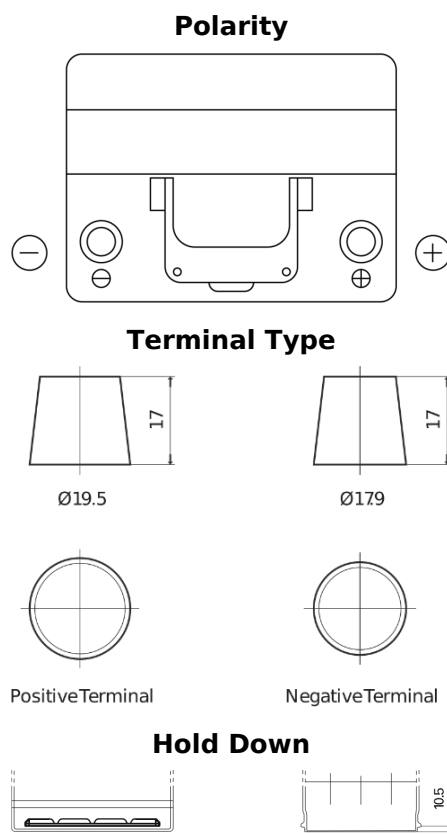

Product overview

Batteries for Cars

Technica TB604

Part number	TB604
Technology	Flooded
EAN/GTIN	3661024054416
Voltage	12 V
Capacity	60.0 Ah
CCA	480 A
Length	230 mm
Width	173 mm
Height	222 mm
Box size	D23
Polarity	ETN 0
Terminal Type	EN taper post
Hold Down	Korean B1
Weights (subject of variation)	14.60 kg