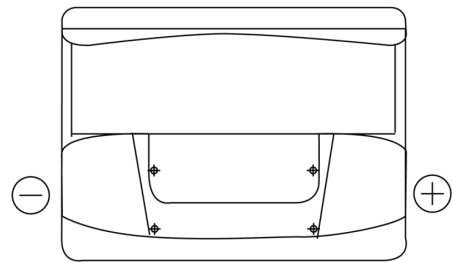

Product overview

Batteries for Cars

Technica TB602

Part number	TB602
Technology	Flooded
EAN/GTIN	3661024054638
Voltage	12 V
Capacity	60.0 Ah
CCA	540 A
Length	242 mm
Width	175 mm
Height	175 mm
Box size	LB2
Polarity	ETN 0
Terminal Type	EN taper post
Hold Down	B13
Weights (subject of variation)	12.90 kg

Polarity

Terminal Type

Positive Terminal

Negative Terminal

Hold Down

Design, features and specifications are subject to change without notice. We disclaim any representation or warranty, express or implied, concerning the data or recommendations, and in no event shall be liable for any loss or damage claimed to have arisen as a result. Some products may not be available in your local market.