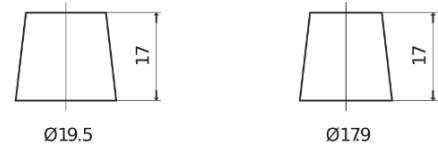

Terminal Type