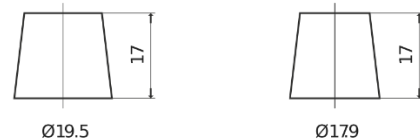

Product overview

Batteries for Cars

Technica TB602

Part number	TB602
Technology	Flooded
EAN/GTIN	3661024054638
Voltage	12 V
Capacity	60.0 Ah
CCA	540 A
Length	242 mm
Width	175 mm
Height	175 mm
Box size	LB2
Polarity	ETN 0
Terminal Type	EN taper post
Hold Down	B13
Weights (subject of variation)	12.90 kg

Polarity

Terminal Type

Positive Terminal

Negative Terminal

Hold Down

Design, features and specifications are subject to change without notice. We disclaim any representation or warranty, express or implied, concerning the data or recommendations, and in no event shall be liable for any loss or damage claimed to have arisen as a result. Some products may not be available in your local market.