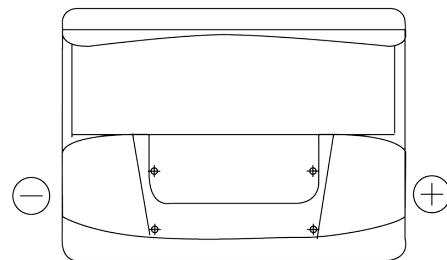

Product overview

Batteries for Cars

Technica TB602

Part number	TB602
Technology	Flooded
EAN/GTIN	3661024054638
Voltage	12 V
Capacity	60.0 Ah
CCA	540 A
Length	242 mm
Width	175 mm
Height	175 mm
Box size	LB2
Polarity	ETN 0
Terminal Type	EN taper post
Hold Down	B13
Weights (subject of variation)	12.90 kg

Polarity

Terminal Type

Positive Terminal

Negative Terminal

Hold Down

Design, features and specifications are subject to change without notice. We disclaim any representation or warranty, express or implied, concerning the data or recommendations, and in no event shall be liable for any loss or damage claimed to have arisen as a result. Some products may not be available in your local market.