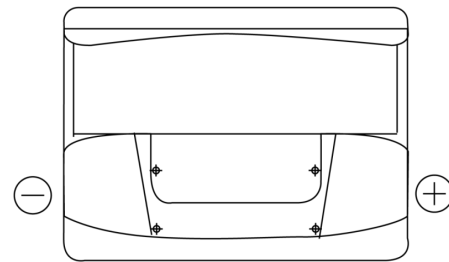

Product overview

Batteries for Cars

Technica TB602

Part number	TB602
Technology	Flooded
EAN/GTIN	3661024054638
Voltage	12 V
Capacity	60.0 Ah
CCA	540 A
Length	242 mm
Width	175 mm
Height	175 mm
Box size	LB2
Polarity	ETN 0
Terminal Type	EN taper post
Hold Down	B13
Weights (subject of variation)	12.90 kg

Polarity

Terminal Type

Positive Terminal

Negative Terminal

Hold Down

Design, features and specifications are subject to change without notice. We disclaim any representation or warranty, express or implied, concerning the data or recommendations, and in no event shall be liable for any loss or damage claimed to have arisen as a result. Some products may not be available in your local market.