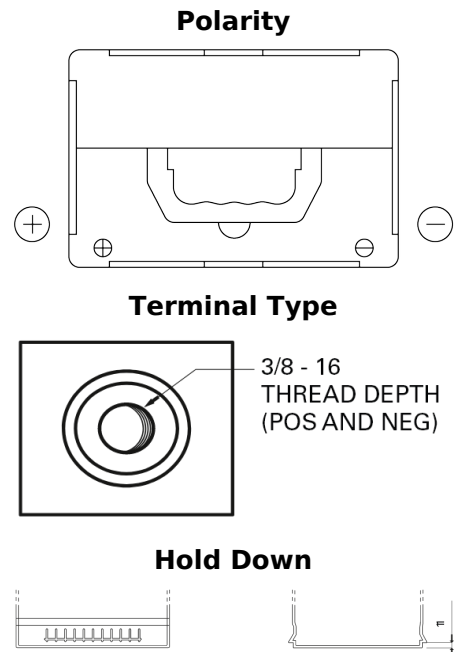

Product overview

Batteries for Cars

Technica TB558

Part number	TB558
Technology	Flooded
EAN/GTIN	3661024057158
Voltage	12 V
Capacity	55.0 Ah
CCA	620 A
Length	230 mm
Width	180 mm
Height	186 mm
Box size	G75
Polarity	ETN 1
Terminal Type	SAE S 3/8" side Terminal
Hold Down	B7
Weights (subject of variation)	14.20 kg