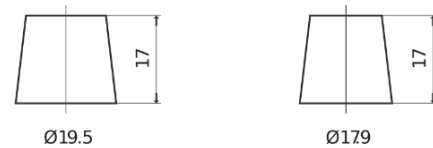

Product overview

Batteries for Cars

Technica TB504

Part number	TB504
Technology	Flooded
EAN/GTIN	3661024054409
Voltage	12 V
Capacity	50.0 Ah
CCA	360 A
Length	200 mm
Width	173 mm
Height	222 mm
Box size	D20
Polarity	ETN 0
Terminal Type	EN taper post
Hold Down	Korean B1
Weights (subject of variation)	12.90 kg

Polarity

Terminal Type

Positive Terminal

Negative Terminal

Hold Down

Design, features and specifications are subject to change without notice. We disclaim any representation or warranty, express or implied, concerning the data or recommendations, and in no event shall be liable for any loss or damage claimed to have arisen as a result. Some products may not be available in your local market.