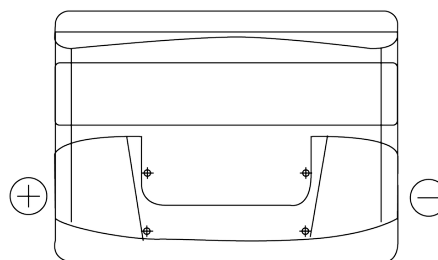

Product overview

Batteries for Cars

Technica TB501

Part number	TB501
Technology	Flooded
EAN/GTIN	3661024054522
Voltage	12 V
Capacity	50.0 Ah
CCA	450 A
Length	207 mm
Width	175 mm
Height	190 mm
Box size	L01
Polarity	ETN 1
Terminal Type	EN taper post
Hold Down	B13
Weights (subject of variation)	12.20 kg

Polarity

Terminal Type

Positive Terminal

Negative Terminal

Hold Down

Design, features and specifications are subject to change without notice. We disclaim any representation or warranty, express or implied, concerning the data or recommendations, and in no event shall be liable for any loss or damage claimed to have arisen as a result. Some products may not be available in your local market.