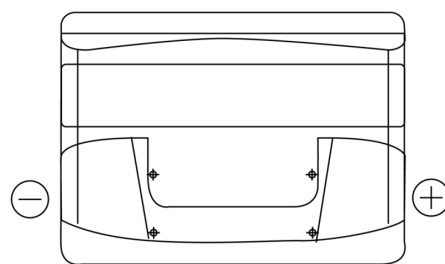

**Product overview**

Batteries for Cars

**Technica TB500**

Part number	TB500
Technology	Flooded
EAN/GTIN	3661024054515
Voltage	12 V
Capacity	50.0 Ah
CCA	450 A
Length	207 mm
Width	175 mm
Height	190 mm
Box size	L01
Polarity	ETN 0
Terminal Type	EN taper post
Hold Down	B13
Weights (subject of variation)	12.20 kg

**Polarity**

**Terminal Type**

Positive Terminal

Negative Terminal

**Hold Down**

Design, features and specifications are subject to change without notice. We disclaim any representation or warranty, express or implied, concerning the data or recommendations, and in no event shall be liable for any loss or damage claimed to have arisen as a result. Some products may not be available in your local market.