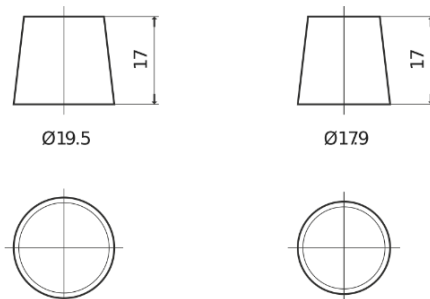

**Product overview**

Batteries for Cars

**Technica TB500**

Part number	TB500
Technology	Flooded
EAN/GTIN	3661024054515
Voltage	12 V
Capacity	50.0 Ah
CCA	450 A
Length	207 mm
Width	175 mm
Height	190 mm
Box size	L01
Polarity	ETN 0
Terminal Type	EN taper post
Hold Down	B13
Weights (subject of variation)	12.20 kg

**Polarity**

**Terminal Type**

Positive Terminal

Negative Terminal

**Hold Down**

Design, features and specifications are subject to change without notice. We disclaim any representation or warranty, express or implied, concerning the data or recommendations, and in no event shall be liable for any loss or damage claimed to have arisen as a result. Some products may not be available in your local market.