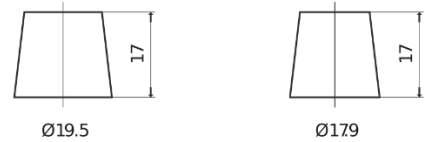

**Product overview**

Batteries for Cars

**Technica TB1100**

Part number	TB1100
Technology	Flooded
EAN/GTIN	3661024056236
Voltage	12 V
Capacity	110 Ah
CCA	850 A
Length	392 mm
Width	175 mm
Height	190 mm
Box size	L06
Polarity	ETN 0
Terminal Type	EN taper post
Hold Down	B13
Weights (subject of variation)	26.30 kg

**Polarity**

**Terminal Type**

Positive Terminal

Negative Terminal

**Hold Down**

Design, features and specifications are subject to change without notice. We disclaim any representation or warranty, express or implied, concerning the data or recommendations, and in no event shall be liable for any loss or damage claimed to have arisen as a result. Some products may not be available in your local market.