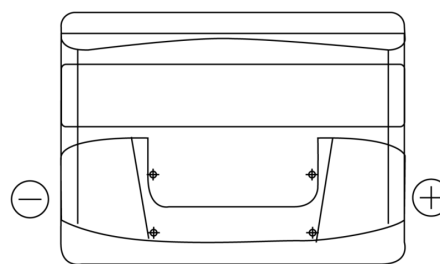

**Product overview**

Batteries for Cars

**Technica TB500**

Part number	TB500
Technology	Flooded
EAN/GTIN	3661024054515
Voltage	12 V
Capacity	50.0 Ah
CCA	450 A
Length	207 mm
Width	175 mm
Height	190 mm
Box size	L01
Polarity	ETN 0
Terminal Type	EN taper post
Hold Down	B13
Weights (subject of variation)	12.20 kg

**Polarity**

**Terminal Type**

**Hold Down**

Design, features and specifications are subject to change without notice. We disclaim any representation or warranty, express or implied, concerning the data or recommendations, and in no event shall be liable for any loss or damage claimed to have arisen as a result. Some products may not be available in your local market.