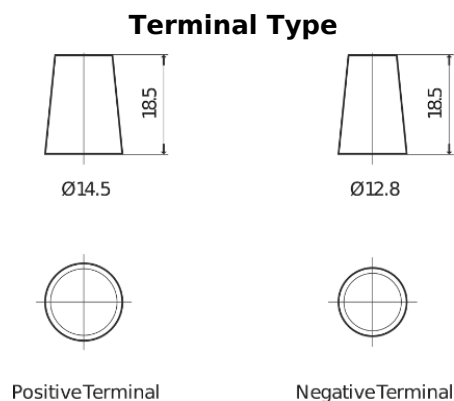

Product overview

Batteries for Cars

Technica TB456

Part number	TB456
Technology	Flooded
EAN/GTIN	3661024054355
Voltage	12 V
Capacity	45.0 Ah
CCA	330 A
Length	237 mm
Width	127 mm
Height	227 mm
Box size	B24
Polarity	ETN 0
Terminal Type	JIS taper post
Hold Down	B0
Weights (subject of variation)	11.40 kg