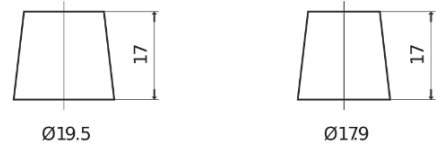

Terminal Type